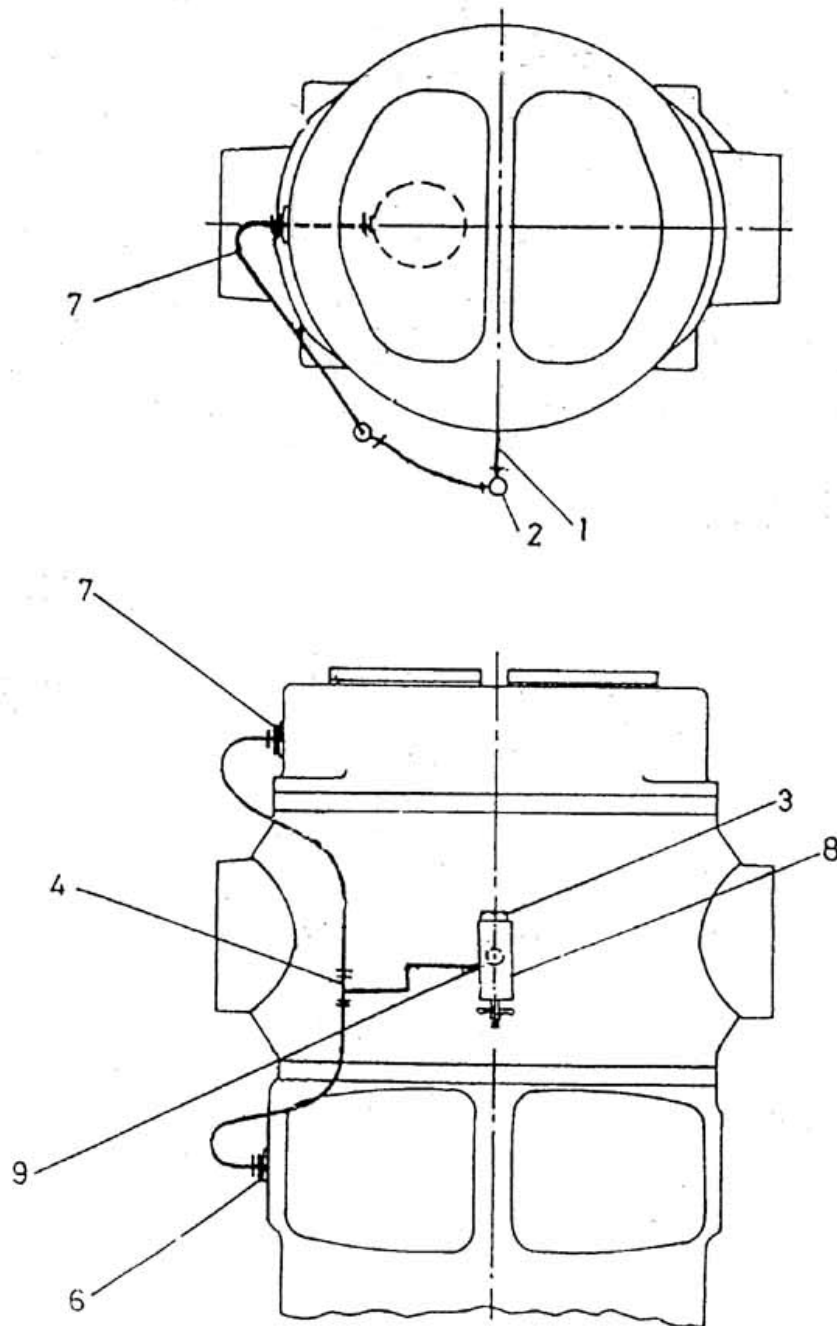

## 27. ASSEMBLY UNLOADER PIPING - MODEL 8 x 7 NL

All manufacturer's names, numbers, photos, product description and/or part numbers are used for reference purposes only & it is not implied that any part listed is the product of these manufacturers. Since Approvement are made from time to time, the illustration and specifications are subject to change without notice.

## 27. ASSEMBLY UNLOADER PIPING - MODEL 8 x 7 NL

No.	Description	Ref Part No.	QTY
1	Stud Valve Aux	30762678	1
2	Tee Reducing 1/2" X 1/2" X 3/8"	97057848	1
3	Reducer Bushing 1/2" X 1/4"	95002044	1
4	Tee Union 3/8" X 3/8" X 3/8"	70316609	1
5	Connector Male 3/8" X 1/8"	70316641	2
6	Fitting Tank	70409198	2
7	Tube	70220355	10
8	Valve Auxiliary	94465002	1
9	Plug Pipe Sq. Head 1/2"	95033619	1
-	Elbow Male 3/8" X 1/8"	70316625	1