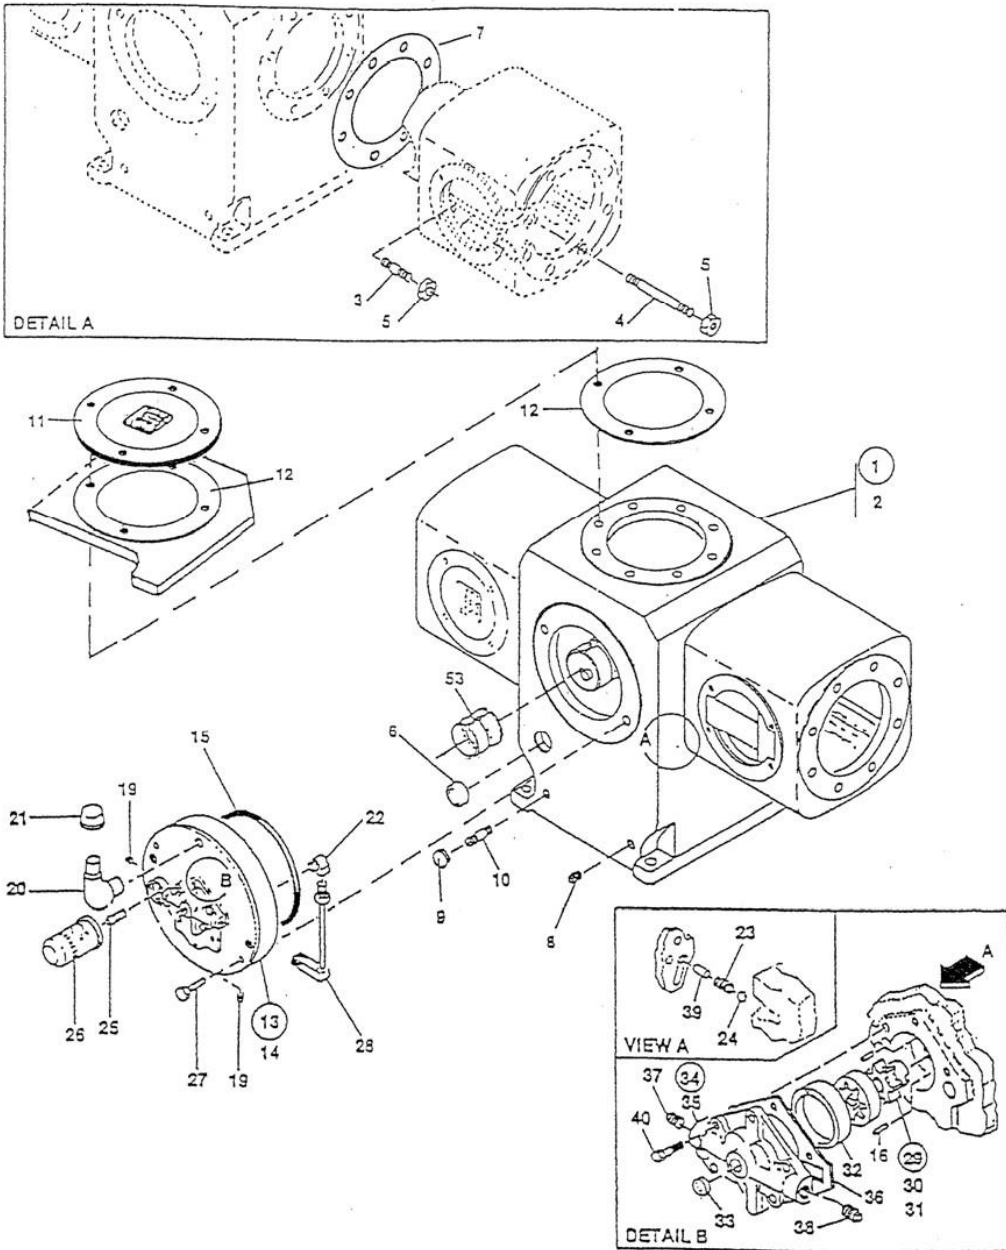

1 - ASSEMBLY FRAME - MODEL - 5 & 4 x 7 PHE7 NL

1 - ASSEMBLY FRAME - MODEL - 5 & 4 x 7 PHE7 NL

Sr.No	Description	Ref Part Nos	Qty
-	. . . ASSEMBLY FRAME COMPLETE	39643275	1
1-2 FRAME PHE-7 STANDARD	39781521	1
- O-RING 1 X 1-1/4 X 1/8	95018024	2
1-3 STUD 3/4IN X 3-1/2IN	95593653	8
1-5 NUT HEX 3/4 UNC ESV	95077822	8
1-7 GASKET FRAME PHE-7	39583869	2
1-6 GLASS OIL LEVEL	39137245	1
1-11 COVER FRAME PHE	94432481	1
1-12 GASKET COVER DISTANCE PIECE	39535216	1
1-4 STUD 3/4IN X 9-5/8 L	95745766	8
1-5 NUT HEX 3/4 UNC ESV	95077822	8
- SCREW CAP HEX HEAD 3/4 X 1	95104592	4
- ASSEMBLY DRAIN 5" & 7" STROKE ESV	42117838	1
1-10 NIPPLE PIPE 1/2IN X 4IN	95097424	1
1-9 CAP PIPE SCREWED 1/2 IHE	97070213	1
1-8 PLUG PIPE SQ.HD.3/4" NPT CS BLACK	95002143	2
- PLUG 1-1/4 NPT SQ.HEAD	95033569	1
-	. . . ASSEMBLY MB HOUSING COMPLETE W/O FILT	39643283	1
1-14 HOUSING MB WITH BUSH	42168690	1
1-19 PLUG COUNTER SHUNK 3/8IN NPT	95101705	2
1-27 SCREW CAP HEX HEAD 3/4 X 4	95104709	2
1-15 O-RING 14 X 14-1/2 X 1/4	95018370	1
1-22 ELBOW MAIN BEARING HOUSING-0.50 NPT	94425162	1
1-20 BREATHER ELBOW CAST AL.	39314323	1
1-25 ADAPTER OIL FILTER	30179220	1
1-21 CAP BREATHER	30557888	1
1-53 BUSH MBH 7ESV	30557565	1
-	. . . ASSEMBLY PIPE OIL SUC WITH NUT CONNECT	42427971	1
- PIPE WITH SCREEN FOR OIL SUCTION	94414612	1
- NUT CONNECTOR	97076277	1
-	. . . ASSEMBLY OIL PUMP NL	70264338	1
- ASSEMBLY OIL PUMP ESV	30427140	1
1-31 SHAFT DRIVE OIL PUMP	37141041	1
1-32 RING LOCATING - OIL PUMP	37141058	1
1-81 ROTOR INNER GEAR IDLER 5 & 7 ESV	97059414	1
1-81 ROTOR OUTER GEAR DRIVE 5 & 7 ESV	97059422	1
1-83 COVER SHAFT	30253892	1
-	. . . ASSEMBLY OIL PUMP COVER	31165376	1
1-35 COVER LUBRICATOR OIL PUMP WITH BUSH	39863683	1
1-16 PIN DOWEL -OIL PUMP-1/4DX1L	95033825	1
1-38 PLUG PIPE SQ.HD 1/2 NPT CS BLACK	95033619	1
1-36 GASKET COVER OIL PUMP	30205280	1
- SCREW CAP HEX HEAD 7/16 X 1	95104006	5
1-37 PLUG COUNTER SHUNK 3/8IN NPT	95101705	1
1-39 PIN ROLL 5/16 X 1	95098653	1