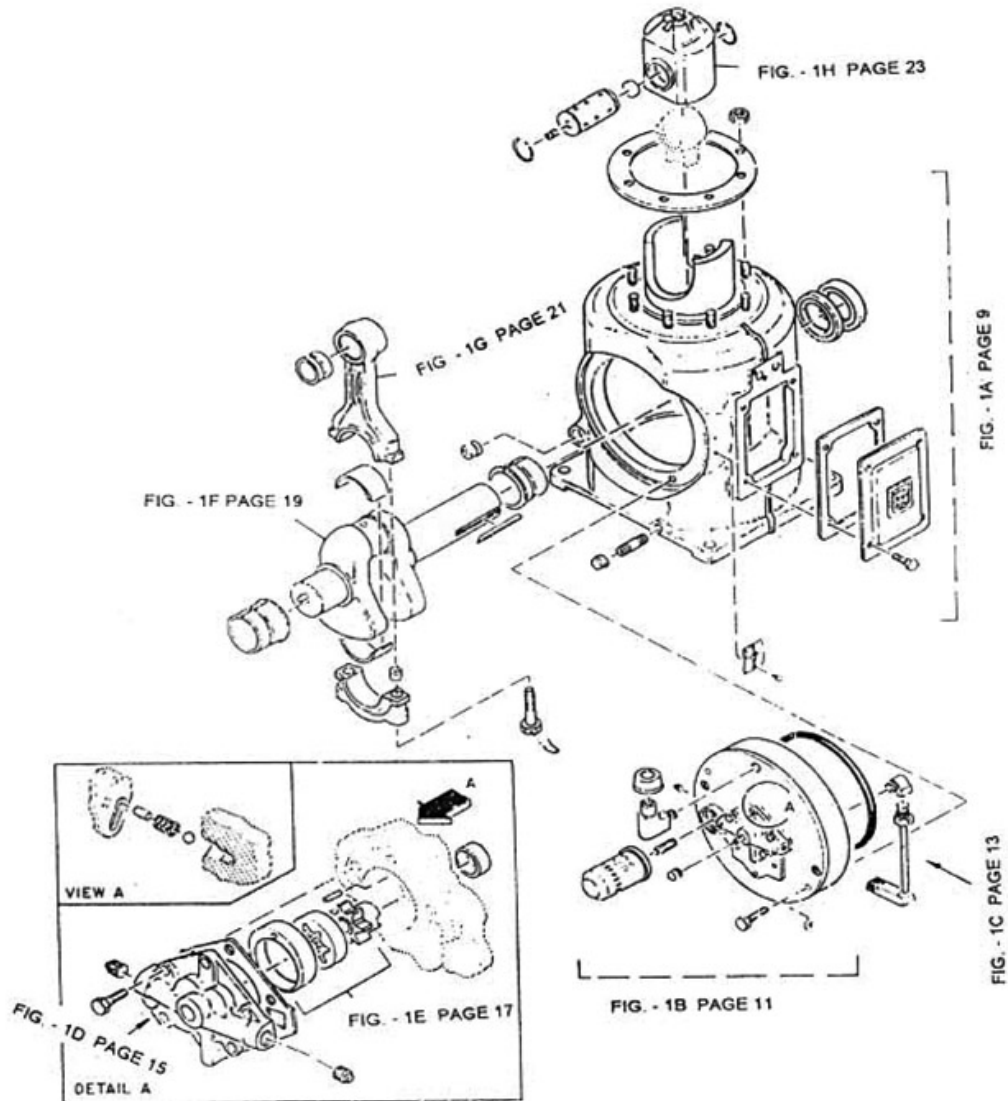

2. ASSEMBLY FRAME & GEAR - MODEL 9.5 x 7 NL

All manufacturer's names, numbers, photos, product description and/or part numbers are used for reference purposes only & it is not implied that any part listed is the product of these manufacturers. Since Approvement are made from time to time, the illustration and specifications are subject to change without notice.

2. ASSEMBLY FRAME & GEAR - MODEL 9.5 x 7 NL

No.	Description	Ref Part No.	QTY
1A	Assembly Frame Complete	37091261	1
1B	Assembly Housing Main Bearing	70396353	1
1C	Assembly Suction Pipe For Oil	30384440	1
1D	Assembly Oil Pump Cover	31165376	1
1E	Assembly Oil Pump	70264338	1
1F	Assembly Crank Shaft	30751150	1
1G	Assembly Rod Connecting	37189628	1
1H	Assembly Cross Head	37046414	1