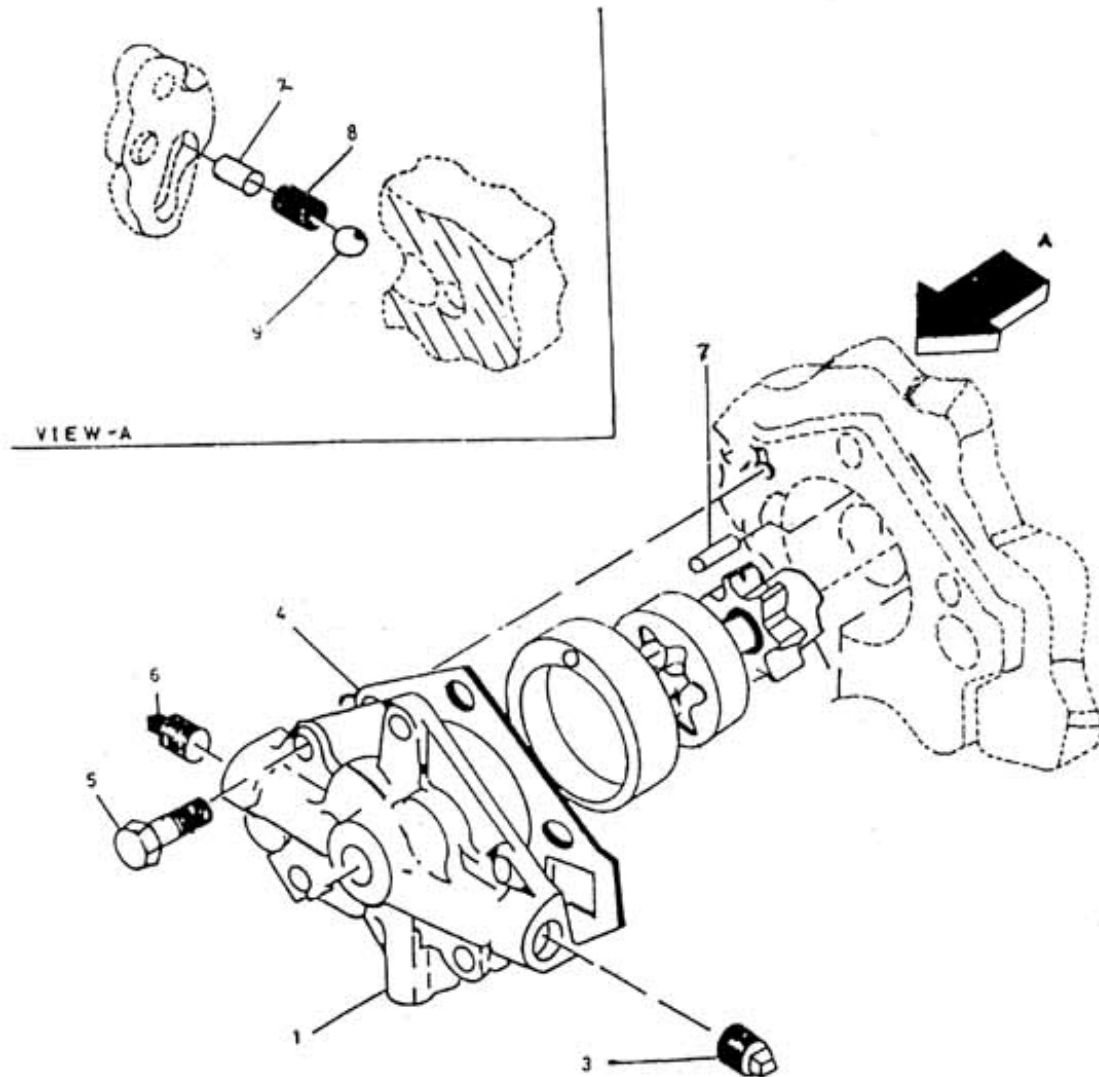

6. ASSEMBLY OIL PUMP COVER - MODEL 9.5 x 5 NL

All manufacturer's names, numbers, photos, product description and/or part numbers are used for reference purposes only & it is not implied that any part listed is the product of these manufacturers. Since Approvement are made from time to time, the illustration and specifications are subject to change without notice.

6. ASSEMBLY OIL PUMP COVER - MODEL 9.5 x 5 NL

No.	Description	Ref Part No.	QTY
1	Cover Oil Pump With Bush	39863683	1
7	Dowel Pin - Oil Pump 1/4" X 1"	95033825	1
3	Plug Pipe Sq. Hd 1/2"	95033619	1
4	Gasket Cover Oil Pump	30205280	1
5	Bolt Hex Head 7/16" X 1"	95104006	5
6	Plug Counter Shunk 3/8"	95101705	1
2	Pin Roll 5/16" X 1"	95098653	1
8	Spring Valve Relief	30508741IM	1
9	Ball Relief Valve 1/2"	95226627	1