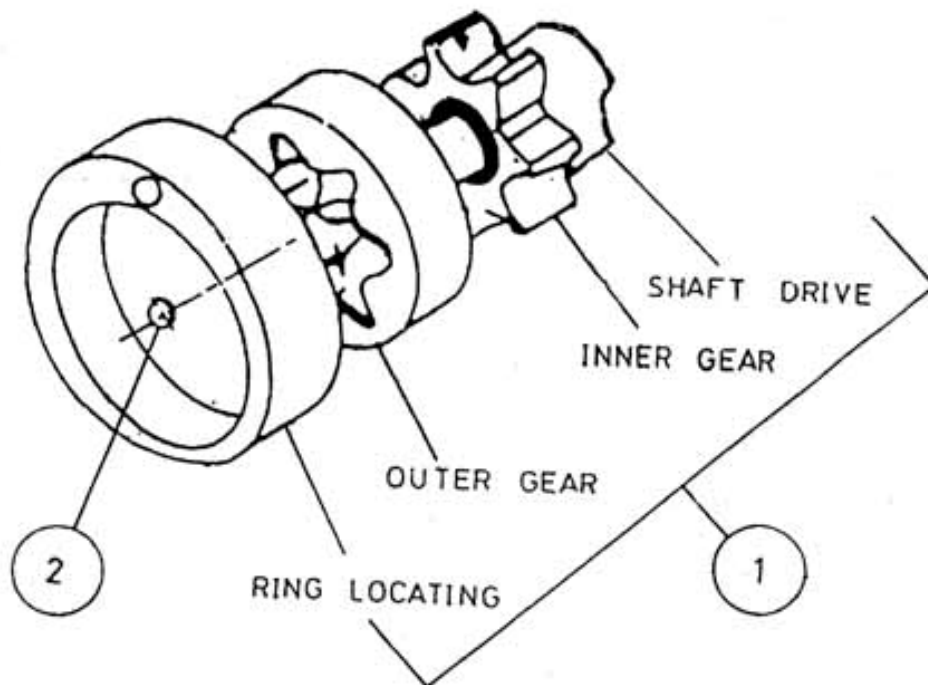

7. ASSEMBLY OIL PUMP - MODEL 9.5 x 7 NL

All manufacturer's names, numbers, photos, product description and/or part numbers are used for reference purposes only & it is not implied that any part listed is the product of these manufacturers. Since Approvement are made from time to time, the illustration and specifications are subject to change without notice.

7. ASSEMBLY OIL PUMP - MODEL 9.5 x 7 NL

No.	Description	Ref Part No.	QTY
1	Assembly Oil Pump	30427140	1
2	Cover Shaft	30253892	1