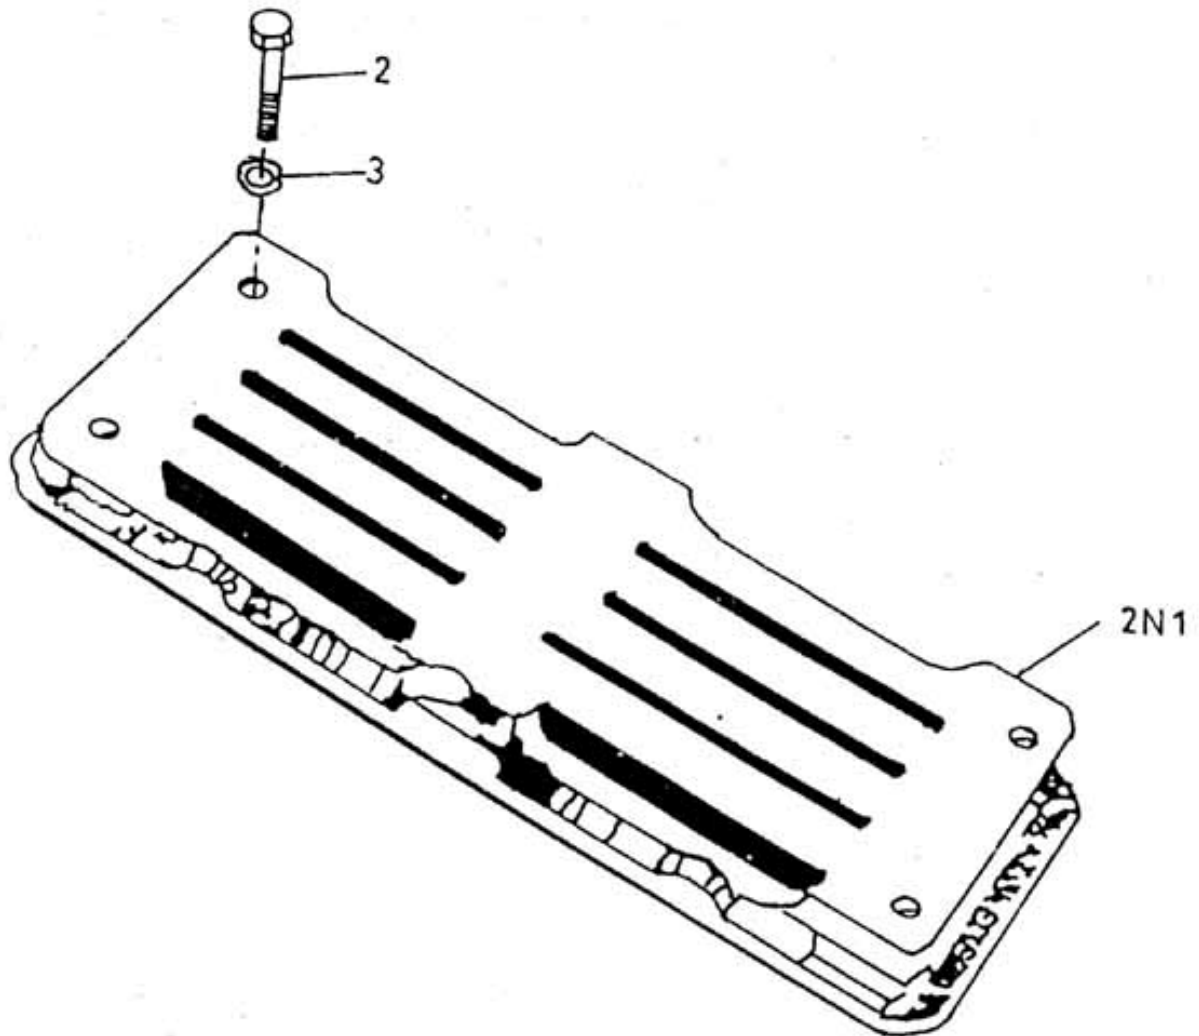

23. ASSEMBLY VALVE DISCHARGE - MODEL 9.5 x 7 NL

All manufacturer's names, numbers, photos, product description and/or part numbers are used for reference purposes only & it is not implied that any part listed is the product of these manufacturers. Since Approvement are made from time to time, the illustration and specifications are subject to change without notice.

23. ASSEMBLY VALVE DISCHARGE - MODEL 9.5 x 7 NL

No.	Description	Ref Part No.	QTY
–	Assembly Valve Discharge	37104031	–
2N1	– Valve Discharge	37022829	1
2	– Cap Screw Hex Head 1/4" X 1-1/4"	95433734	6
3	– Washer Lock 1/4"	95081873	6