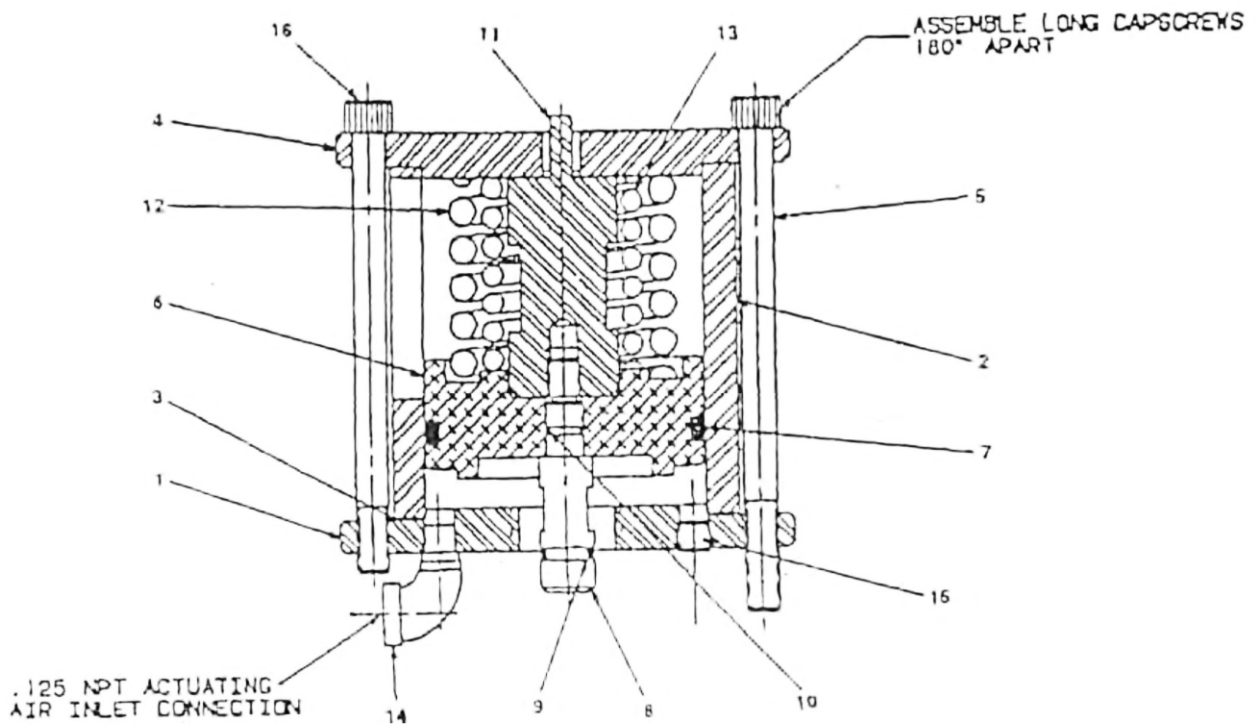

14.1 OPERATOR UL-91

14.1 OPERATOR UL-91

No.	Description	Ref Part No.	QTY
9-1	OPERATOR UL-91	39245519	1
9-1	COVER LOW PISTON HOUSING	39227723	1
9-2	HOUSING PISTON	39227731	1
9-3	GASKET	39227749	1
9-4	COVER UP PISTON HOUSING	39227753	1
9-5	CAPSCREW	95068227	2
9-6	PISTON 3.25	39227764	1
9-7	ORING	95000477	1
9-8	PUSHROD	39227772	1
9-9	ORING	95045092	1
9-10	ORING	95022810	1
9-11	PISTON STOP	39227798	1
9-12	SPRING	39227806	1
9-13	SPRING (not used in this assembly)	N/A	N/A
9-14	ELBOW 90 DEG ST	95408258	1
9-15	PLUG PIPE	95033353	1
9-16	CAPSCREW	95088219	4