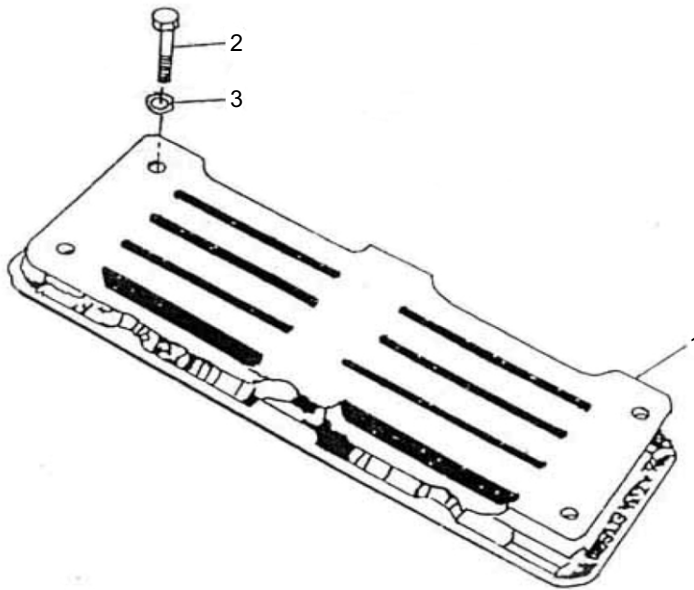

37023041 - ASSEMBLY VALVE DISCHARGE

No.	Description	Ref Part No.	QTY
-	ASSEMBLY VALVE DISCHARGE	37023041	-
1	- VALVE DISCHARGE	37020328	1
2	- CAP SCREW HEX HEAD 1/4" X 1-1/4"	95434734	6*
3	- WASHER LOCK 1/4"	95081873	6*