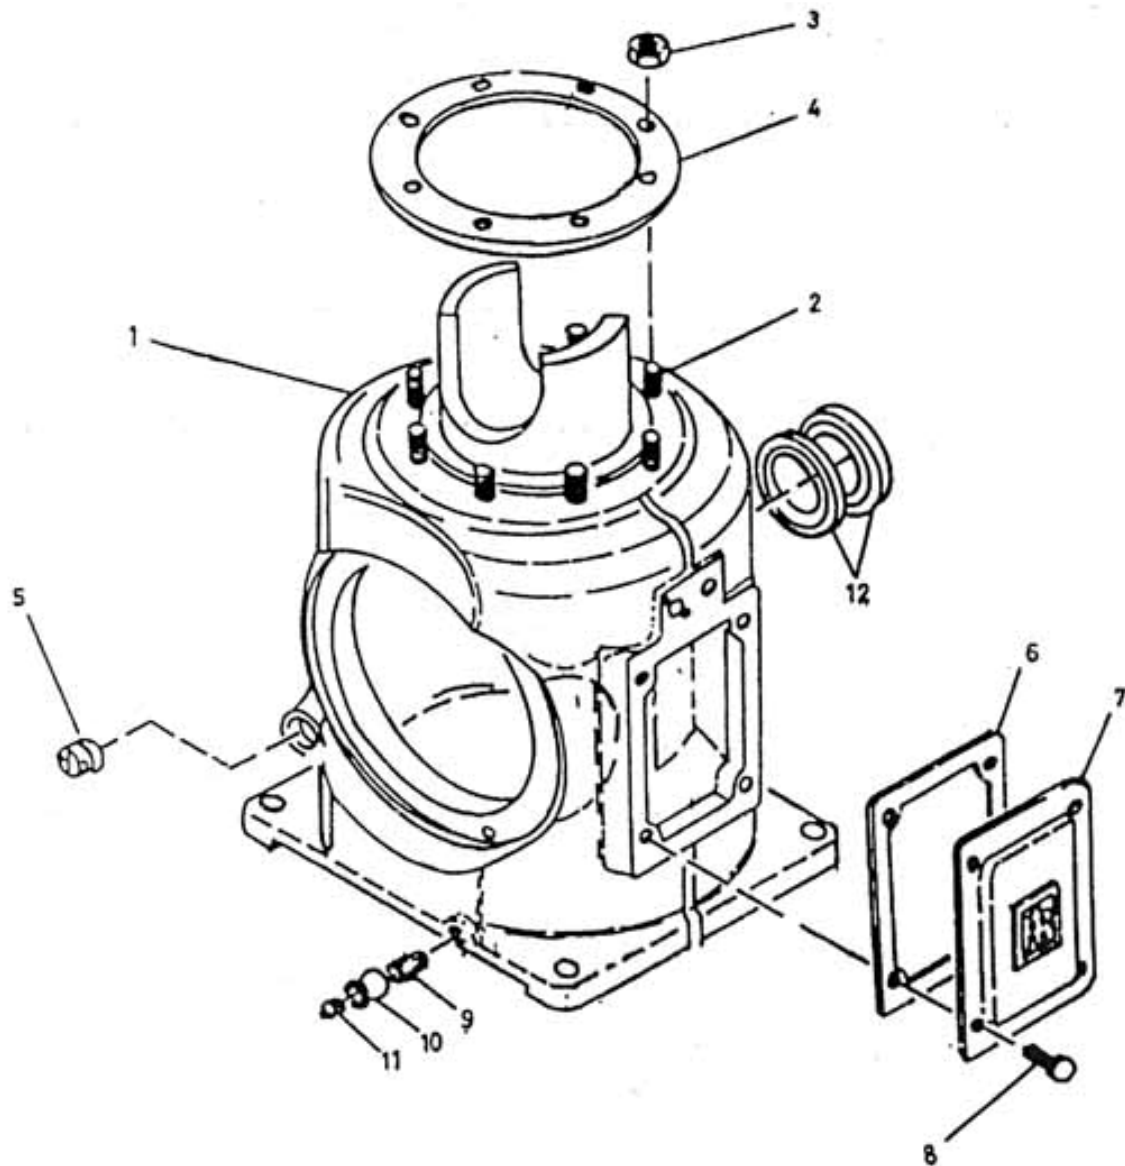

### 3. FRAME COMPLETE - MODEL 8 x 7 NL

All manufacturer's names, numbers, photos, product description and/or part numbers are used for reference purposes only & it is not implied that any part listed is the product of these manufacturers. Since Approvement are made from time to time, the illustration and specifications are subject to change without notice.

### 3. FRAME COMPLETE - MODEL 8 x 7 NL

No.	Description	Ref Part No.	QTY
1	Frame	30556385	1
2	Stud 3/4" X 2-3/4"	95093662	8
3	Nut Hex 3/4"	95077822	8
4	Gasket Frame	39550215	1
5	Glass Sight Flow	39137245	1
6	Cover Frame	39566864	1
7	Gasket Cover Frame	30562243	1
8	Screw Cap Hex 1/2" X 1 "	95104147	4
9	Nipple 1/2" X 2-1/2"	95049177	1
10	Coupling 1/2"	95011094	1
11	Plug Pipe Sq. Hd 1/2"	95033619	1
12	Seal Crankshat Oil	37794377	2
-	Plug Pipe Sq. Hd 3/4"	95002143	3
-	Plug 1 - 1/4"	95033569	1