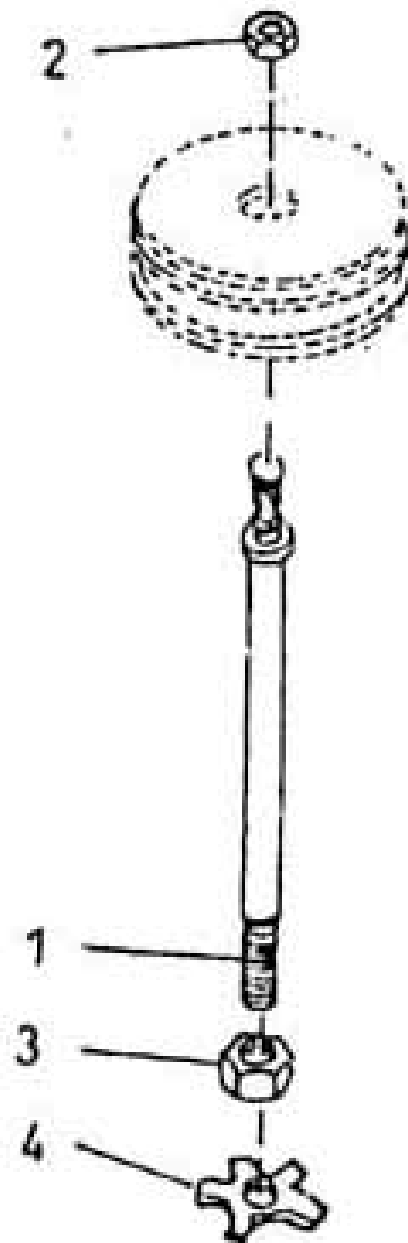

19. ASSEMBLY ROD PISTON - MODEL 7 x 5 LUB

All manufacturer's names, numbers, photos, product description and/or part numbers are used for reference purposes only & it is not implied that any part listed is the product of these manufacturers. Since Approvement are made from time to time, the illustration and specifications are subject to change without notice.

19. ASSEMBLY ROD PISTON - MODEL 7 x 5 LUB

No.	Description	Ref Part No.	QTY
–	Assembly Rod Piston	37013422	–
1	– Rod Piston	37764461	1
2	– Nut Piston	37087517	1
3	– Nut Jam X-Head	30565667	1
4	– Washer Lock	31531775	1