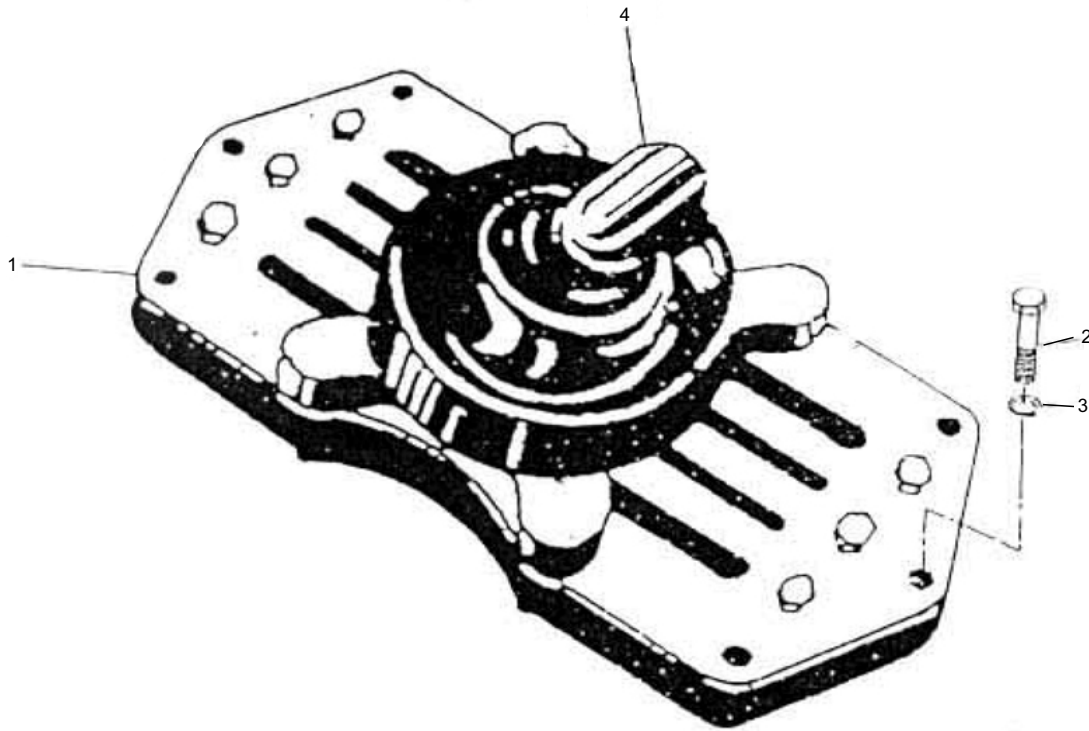

31201965 - ASSEMBLY VALVE INLET & UNLOADER

No.	Description	Ref Part No.	QTY
-	ASSEMBLY VALVE INLET & UNLOADER	31201965	-
1	- VALVE INLET	37020419	1
2	- BOLT HEX HEAD 5/16" X 1-1/4"	95002978	6
3	- WASHER SPRING 5/16"	95096145	6
4	- ASSEMBLY UNLOADER	70265467	1