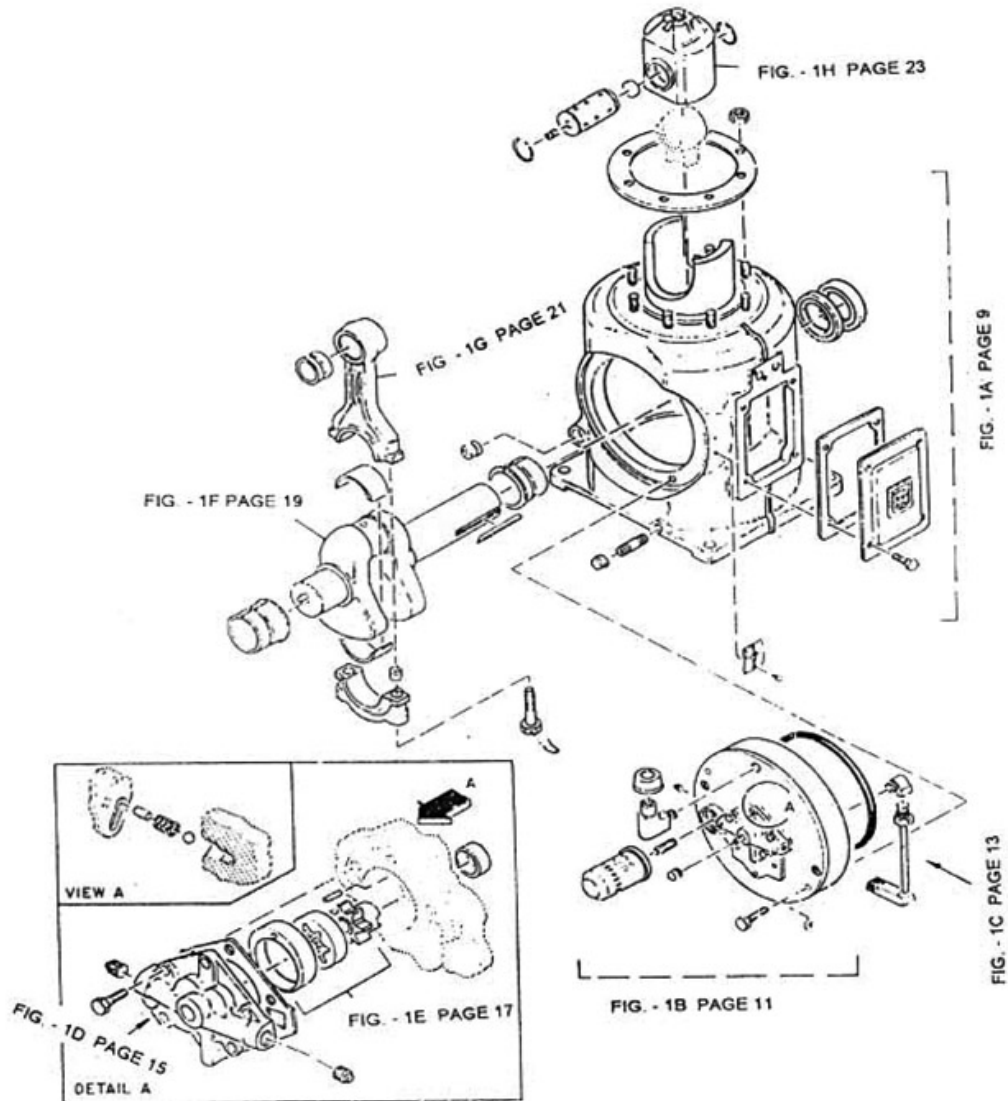

2. ASSEMBLY FRAME & GEAR - MODEL 9 x 7 NL

All manufacturer's names, numbers, photos, product description and/or part numbers are used for reference purposes only & it is not implied that any part listed is the product of these manufacturers. Since Approvement are made from time to time, the illustration and specifications are subject to change without notice.

2. ASSEMBLY FRAME & GEAR - MODEL 9 x 7 NL

No.	Description	Ref Part No.	QTY
1A	Assembly Frame Complete	37091261	1
1B	Assembly Housing Main Bearing	70396353	1
1C	Assembly Suction Pipe For Oil	30384440	1
1D	Assembly Oil Pump Cover	31165376	1
1E	Assembly Oil Pump	70264338	1
1F	Assembly Crank Shaft	30751150	1
1G	Assembly Rod Connecting	37189628	1
1H	Assembly Cross Head	37046414	1