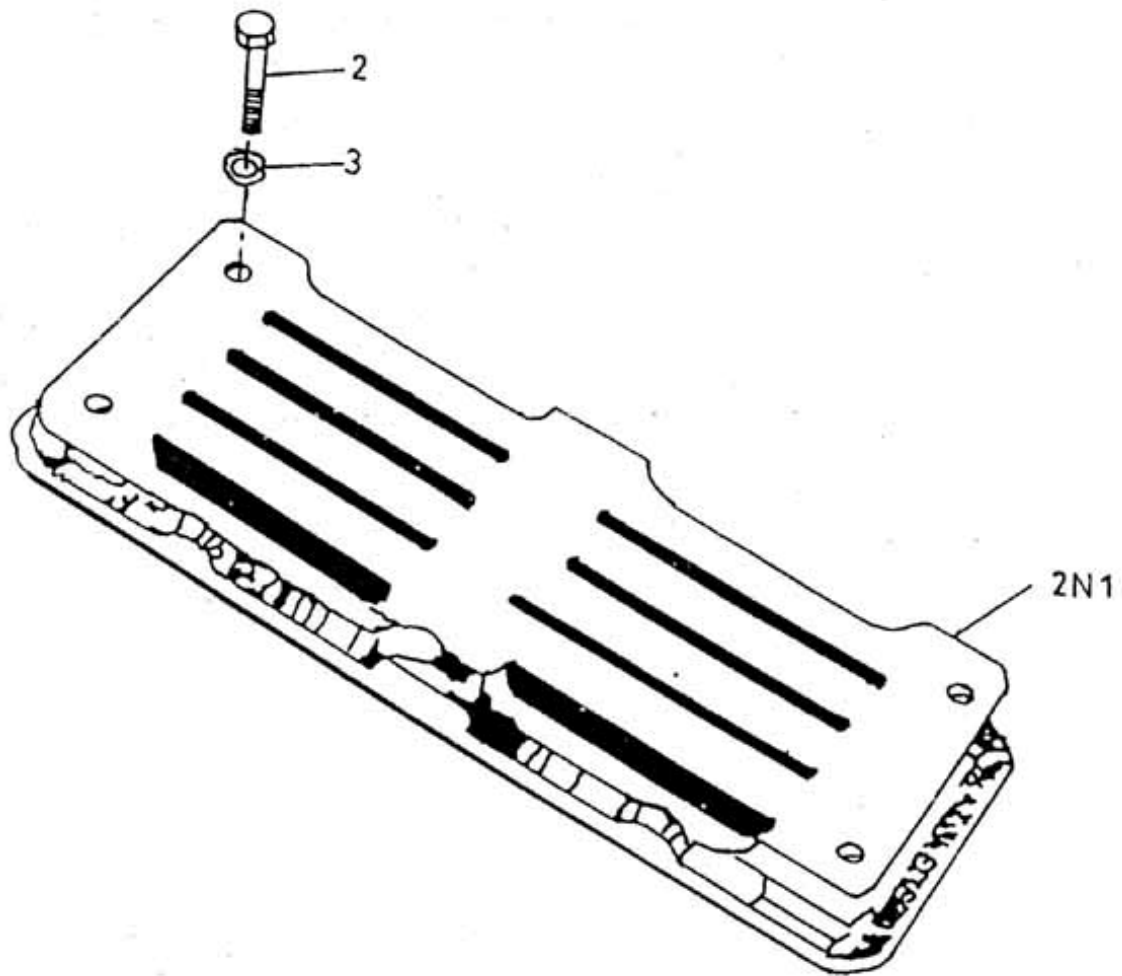

23. ASSEMBLY VALVE DISCHARGE - MODEL 9 x 7 NL

All manufacturer's names, numbers, photos, product description and/or part numbers are used for reference purposes only & it is not implied that any part listed is the product of these manufacturers. Since Approvement are made from time to time, the illustration and specifications are subject to change without notice.

23. ASSEMBLY VALVE DISCHARGE - MODEL 9 x 7 NL

| No. | Description | Ref Part No. | QTY |
|-----|------------------------------------|--------------|-----|
| – | Assembly Valve Discharge | 37104031 | – |
| 2N1 | – Valve Discharge | 37022829 | 1 |
| 2 | – Cap Screw Hex Head 1/4" X 1-1/4" | 95434734 | 6 |
| 3 | – Washer Lock 1/4" | 95081873 | 6 |