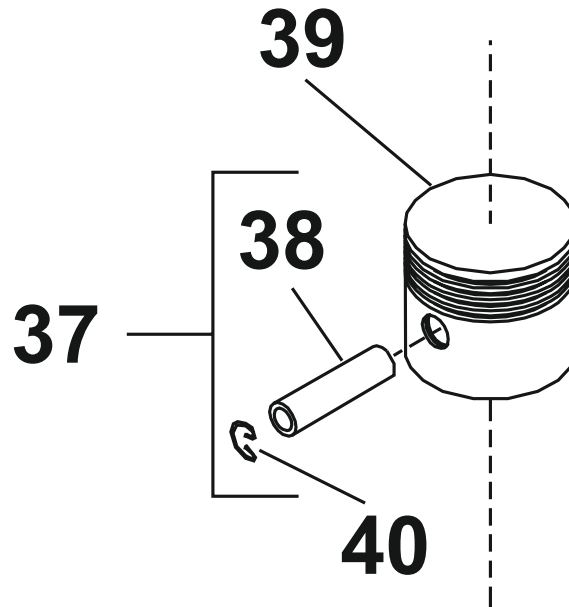

32496580 - COMPLETE PISTON / PIN LP

No.	Description	Ref Part No.	QTY
2-37	Complete Piston/Pin Low Pressure	32496580	-
2-38	- Pin, Piston	30297022	1
2-39	- Piston, Low Pressure (5")	NSS	1
2-40	- Ring, Lock	30287791	2