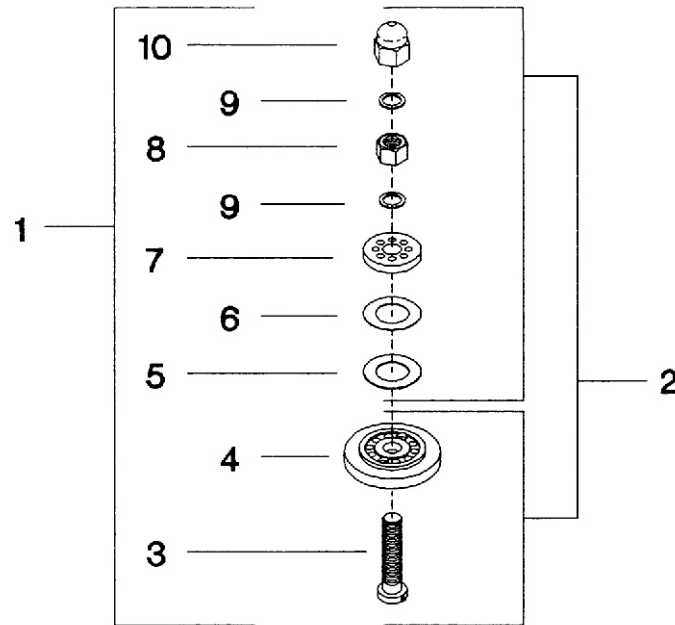

32156713 - ASSEMBLY VALVE

No.	Description	Ref Part No.	QTY
1-2	Assembly Valve	32156713	-
1-3	- Bolt valve	30220925	1
1-4	- Seat, valve - discharge	30217608	1
1-5	- Plate valve - discharge	30215941	1
1-6	- Spring, valve - discharge	30221576	1
1-7	- Plate stop - discharge	30218994	1
1-8	- Nut , Hex	95076808	1
1-9	- Washer, belleville	32158644	2
1-10	- Nut , Acorn	30287643	1