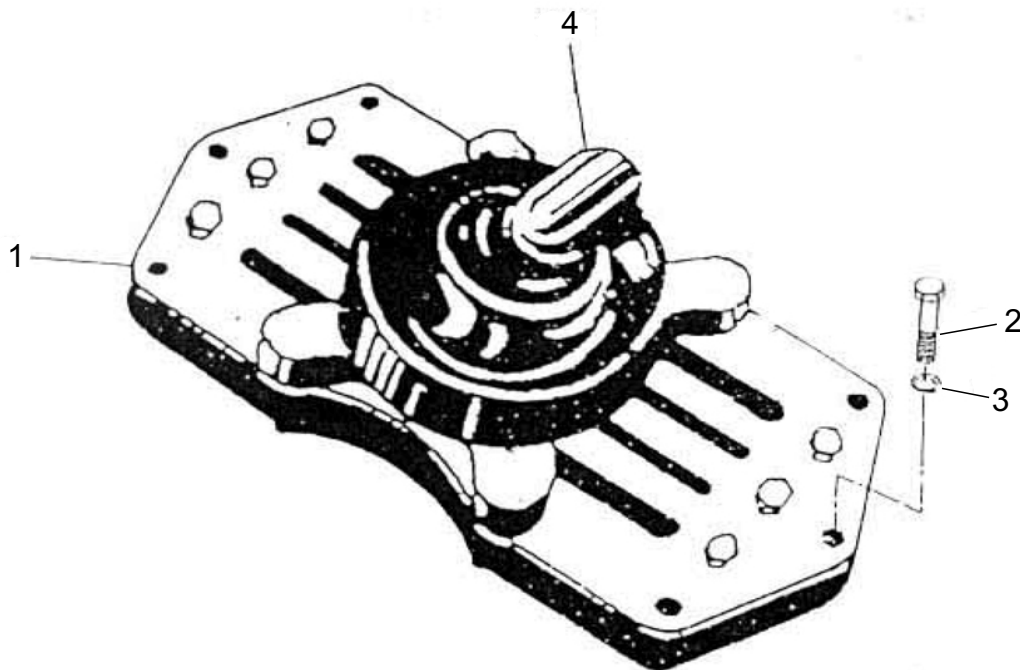

70328760 - ASSEMBLY VALVE INLET & UNLOADER

No.	Description	Ref Part No.	QTY
-	ASSEMBLY VALVE INLET & UNLOADER	70328760	-
1	- VALVE INLET	37020542	1
2	- BOLT HEX HEAD 5/16" X 1-1/4"	95002978	6
3	- WASHER SPRING 5/16"	95096145	6
4	- ASSEMBLY UNLOADER	70265475	1