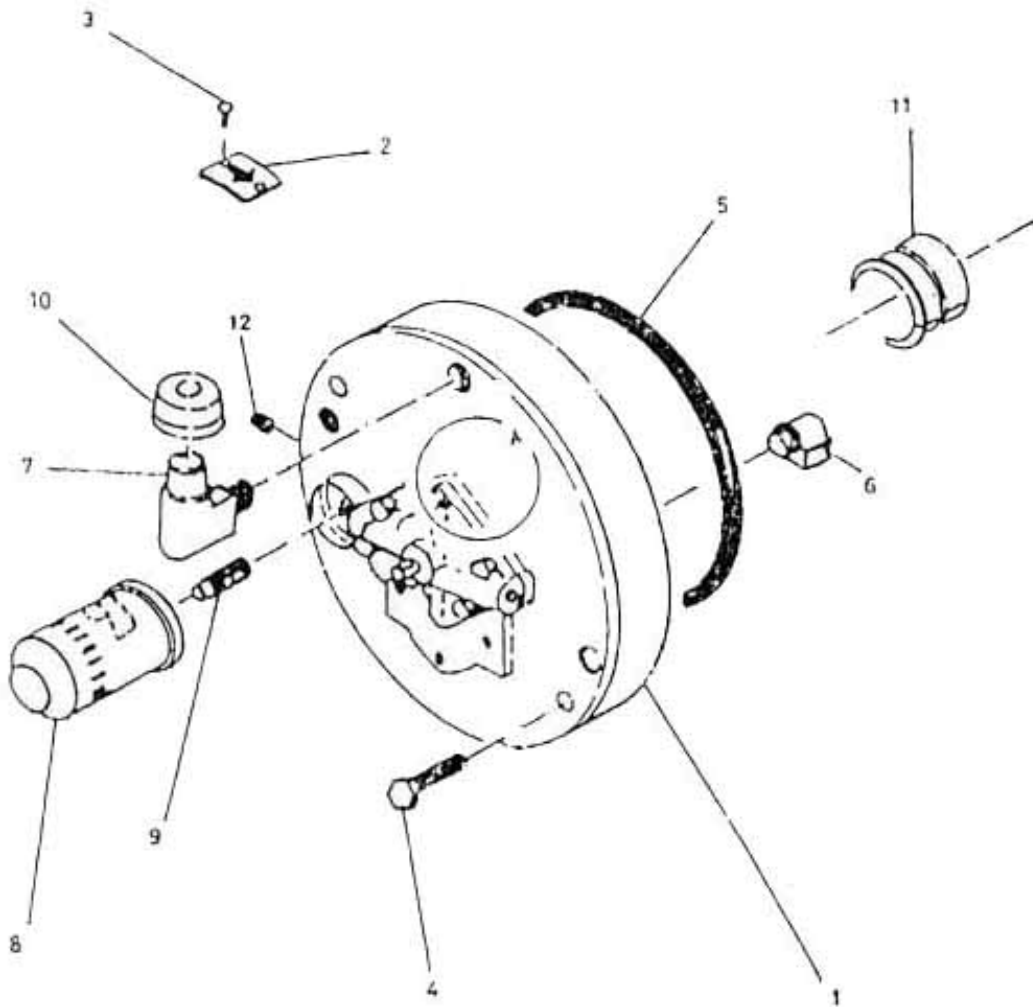

4. HOUSING MAIN BEARING & OIL PUMP - MODEL 9 1/2 x 5 LUB

All manufacturer's names, numbers, photos, product description and/or part numbers are used for reference purposes only & it is not implied that any part listed is the product of these manufacturers. Since Approvement are made from time to time, the illustration and specifications are subject to change without notice.

4. HOUSING MAIN BEARING & OIL PUMP - MODEL 9 1/2 x 5 LUB

No.	Description	Ref Part No.	QTY
1	Housing Main Bearing	37073624	1
2	Plate Rotation	39516646	1
3	Screw Machine 0.114" X 0.25"	39175070	2
4	Screw Cap Hex Head 5/8" X 3/4"	95104477	2
5	"O" Ring 10-1/2" X 11" X 1/4"	95098067	1
6	Elbow Male 5/8"	94425162	1
7	Breather Elbow	39314323	1
8	Filter Oil	30472161	1
9	Adapter Oil Filter	30179220	1
10	Cap Breather	30557888	1
11	Bush Main Bearing Housing 5"	30557557	2
12	Plug Co. Sunk 3/8"	95101705	2