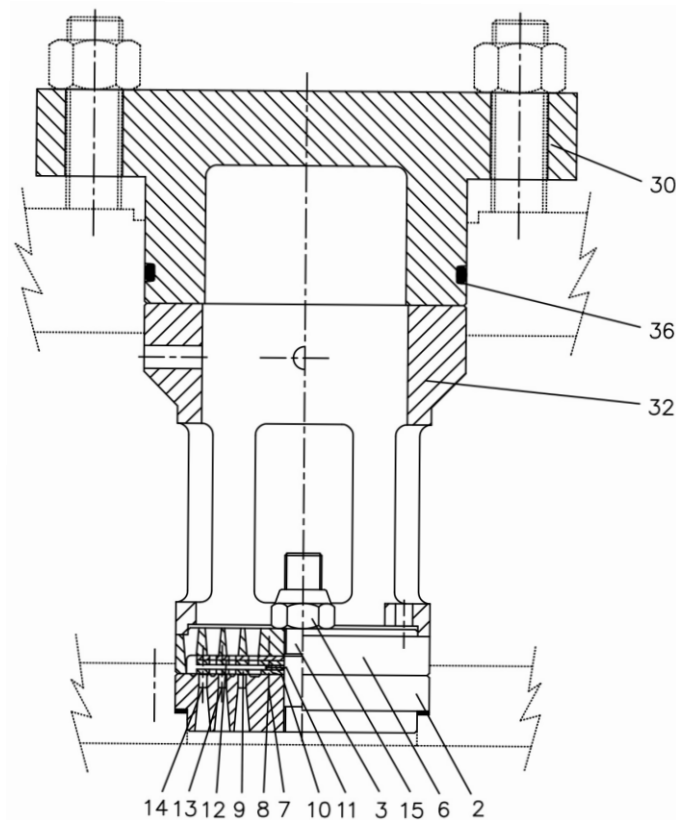

70469937 - VALVE DISCHARGE W/ CAGE COVER

No.	Description	Ref Part No.	QTY
-	VALVE DISCHARGE W/ CAGE COVER	70469937	-
-	- VALVE DISCHARGE 92FD	17271958	1
-	-- ASSEMBLY SEAT DISCHARGE 92FD	17268871	1
2	--- SEAT DISCHARGE 92FD	17271966	1
-	--- BOLT LOCK	33055138	1
3	--- BOLT CENTER	37986486	1
12	-- PLATE DAMPING	33010877	2
9	-- PLATE VALVE	33017559	1
13	-- SPRING CLOSING	33426024	4
14	-- SPRING DAMPING	33426156	4
-	-- ASSEMBLY GUARD DISCHARGE	37986494	1
8	--- PIN LOCATING	33017658	1
7	--- PIN LOCATING	37054616	1
6	--- GUARD DISCHARGE	37986502	1
10	-- WASHER LIFT	39217849	1
11	-- WASHER LIFT	39217849	1
15	-- LOCKNUT	39217864	1
30	- COVER	17271974	1
32	- CAGE	17271982	1
36	- O-RING	17271990	1