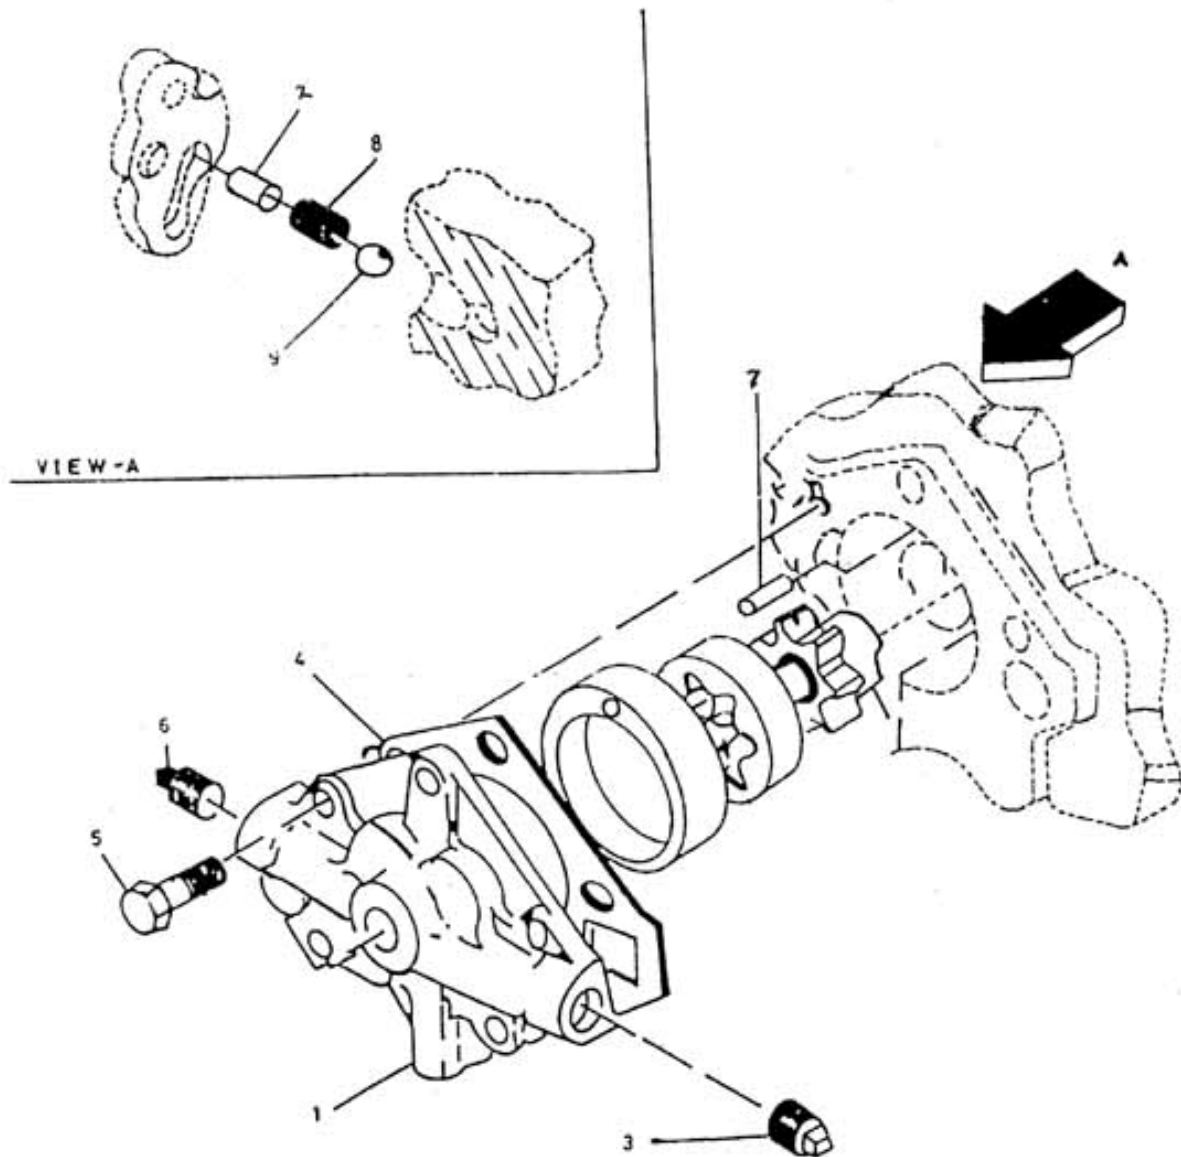

6. ASSEMBLY OIL PUMP COVER - MODEL 9 x 7 NL

All manufacturer's names, numbers, photos, product description and/or part numbers are used for reference purposes only & it is not implied that any part listed is the product of these manufacturers. Since Approvement are made from time to time, the illustration and specifications are subject to change without notice.

6. ASSEMBLY OIL PUMP COVER - MODEL 9 x 7 NL

No.	Description	Ref Part No.	QTY
1	Cover Oil Pump With Bush	39863683	1
2	Dowel Pin - Oil Pump 1/4" X 1"	95033825	1
3	Plug Pipe Sq. Hd 1/2"	95033619	1
4	Gasket Cover Oil Pump	30205280	1
5	Bolt Hex Head 7/16" X 1"	95104006	5
6	Plug Counter Shunk 3/8"	95101705	1
7	Pin Roll 5/16" X 1	95098653	1
8	Spring Valve Relief	30508741IM	1
9	Ball Relief Valve 1/2"	95226627	1