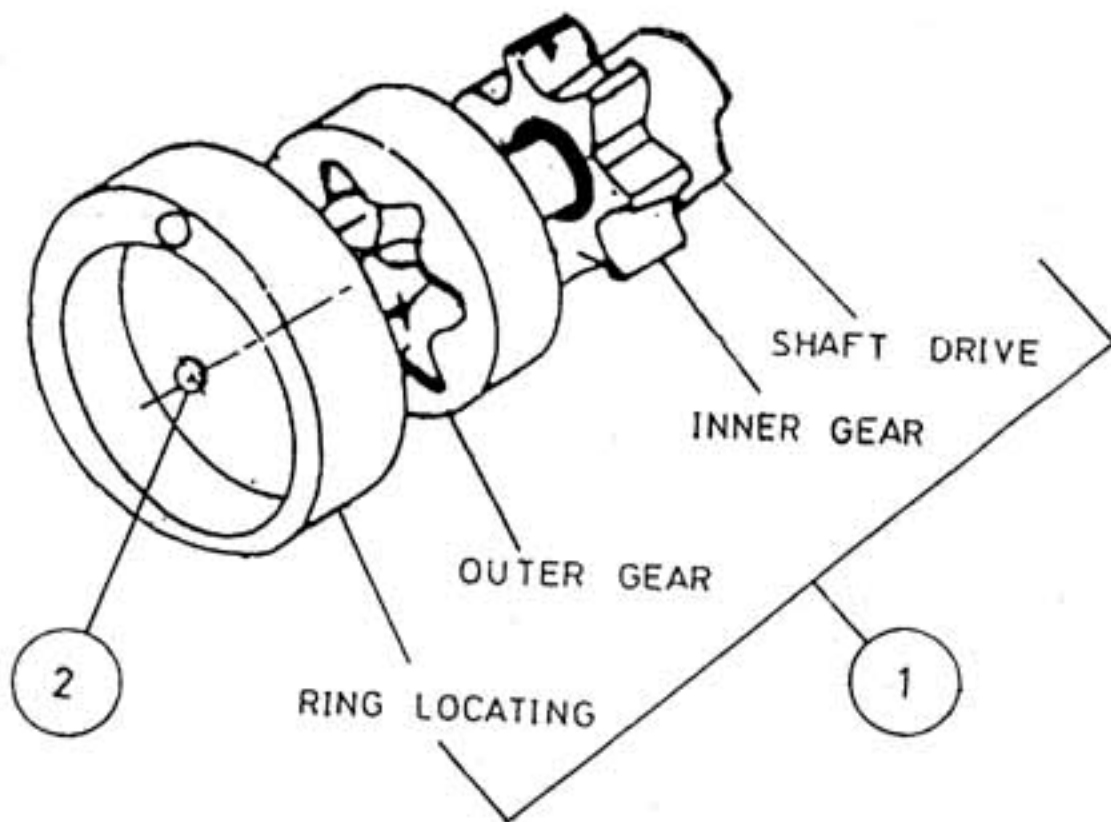

7. ASSEMBLY OIL PUMP - MODEL 7 x 5 NL

7. ASSEMBLY OIL PUMP - MODEL 7 x 5 NL

No.	Description	Ref Part No.	QTY
1	Assembly Oil Pump	30427140	1
2	Cover Shaft	30253892	1