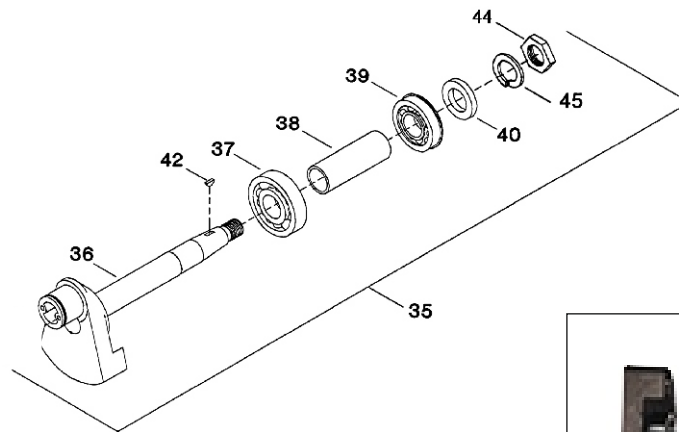

30211627 - ASSEMBLY CRANKSHAFT COMPLETE

No.	Description	Ref Part No.	QTY
1-35	Ass'y Crankshaft Complete	30211627	-
1-36	- Ass'y, Disc And Shaft	NSS	1
1-37	- Bearing Ball	95305652	1
1-38	- Spacer Main Bearing	30218432	1
1-39	- Bearing Ball - With Snap ring	95213971	1
1-40	- Ring, Bearing Retainer	30216808	1
1-42	- Key, woodruff	95047437	1
1-44	- Nut, V-Belt Wheel	30835698	1
1-45	- Lockwasher, Spring - 1-3/8"	95064747	1