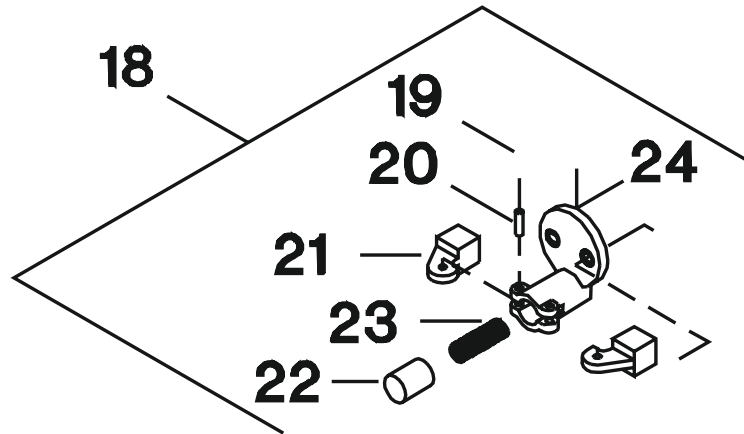

30289110 - ASSEMBLY CRANKPIN CAP

No.	Description	Ref Part No.	QTY
1-18	Assembly, Crankpin Cap	30289110	-
1-19	- Lockwire - 12 Gauge - 4"	32006587	1
1-20	- Pin, Centrifugal Unloader Weight	30215008	2
1-21	- Weight, Centrifugal Unloader	30221725	2
1-22	- Plunger, Centrifugal Unloader	30216113	1
1-23	- Spring, Centrifugal Unloader	30416978	1
1-24	- Body, Crankpin Cap	30210447	1