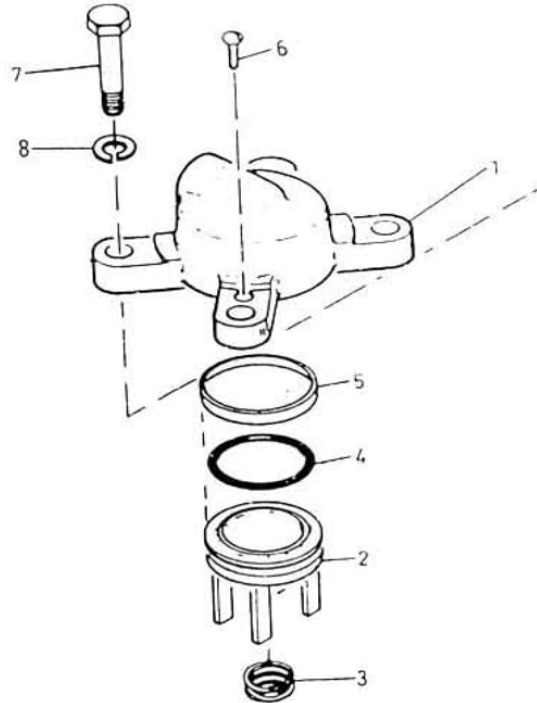

# 70265434 - ASSEMBLY UNLOADER

No.	Description	Ref Part No.	QTY
-	<b>ASSEMBLY UNLOADER</b>	<b>70265434</b>	-
1	- CAGE UNLOADER	31327190	1
2	- PLUNGER UNLOADER	30615751	1
3	- SPRING UNLOADER	31163637	1
4	- "O" RING 1-1/4" X 1-1/2" X 1/8"	95018164	1
5	- RING PISTON UNLOADER	30613236	1
6	- SCREW MACHINE	95261707	2
7	- SCREW CAP HEX HEAD 5/16" X 1-3/4"	70212162	4
8	- WASHER SPRING 5/16"	95096145	4