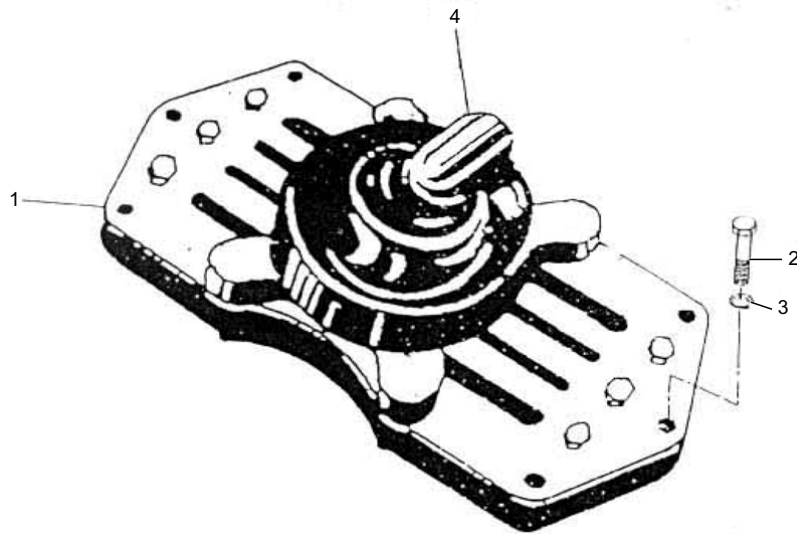

94485497 - ASSEMBLY VALVE INLET & UNLOADER

No.	Description	Ref Part No.	QTY
-	ASSEMBLY VALVE INLET & UNLOADER	94485497	-
1	- VALVE INLET	37021565	1
2	- BOLT HEX HEAD 5/16" X 1-1/4"	95002978	6
3	- WASHER SPRING 5/16"	95096145	6
4	- ASSEMBLY UNLOADER	70265467	1