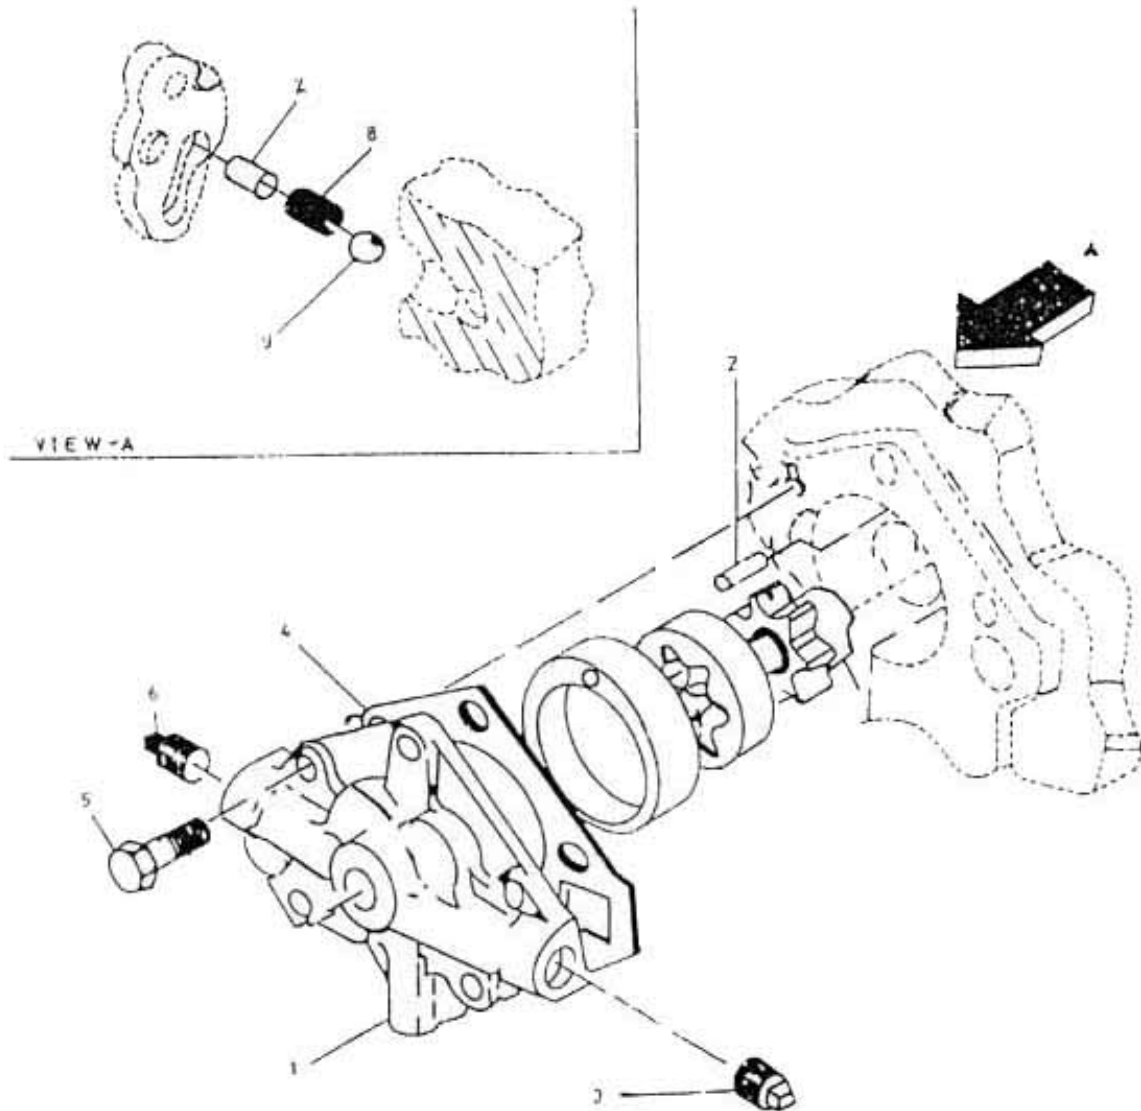

6. ASSEMBLY OIL PUMP COVER - MODEL 7 x 5 LUB

All manufacturer's names, numbers, photos, product description and/or part numbers are used for reference purposes only & it is not implied that any part listed is the product of these manufacturers. Since Approvement are made from time to time, the illustration and specifications are subject to change without notice.

6. ASSEMBLY OIL PUMP COVER - MODEL 7 x 5 LUB

No.	Description	Ref Part No.	QTY
1	Cover Oil Pump With Bush	39863683	1
7	Dowel Pin - Oil Pump 1/4" X 1"	95033825	1
3	Plug Pipe Sq. Hd 1/2"	95033619	1
4	Gasket Cover Oil Pump	30205280	1
5	Bolt Hex Head 7/16" X 1"	95104006	5
6	Plug Counter Shunk 3/8"	95101705	1
2	Pin Roll 5/16" X 1"	95098653	1
8	Spring Valve Relief	30508741IM	1
9	Ball Relief Valve 1/2"	95226627	1