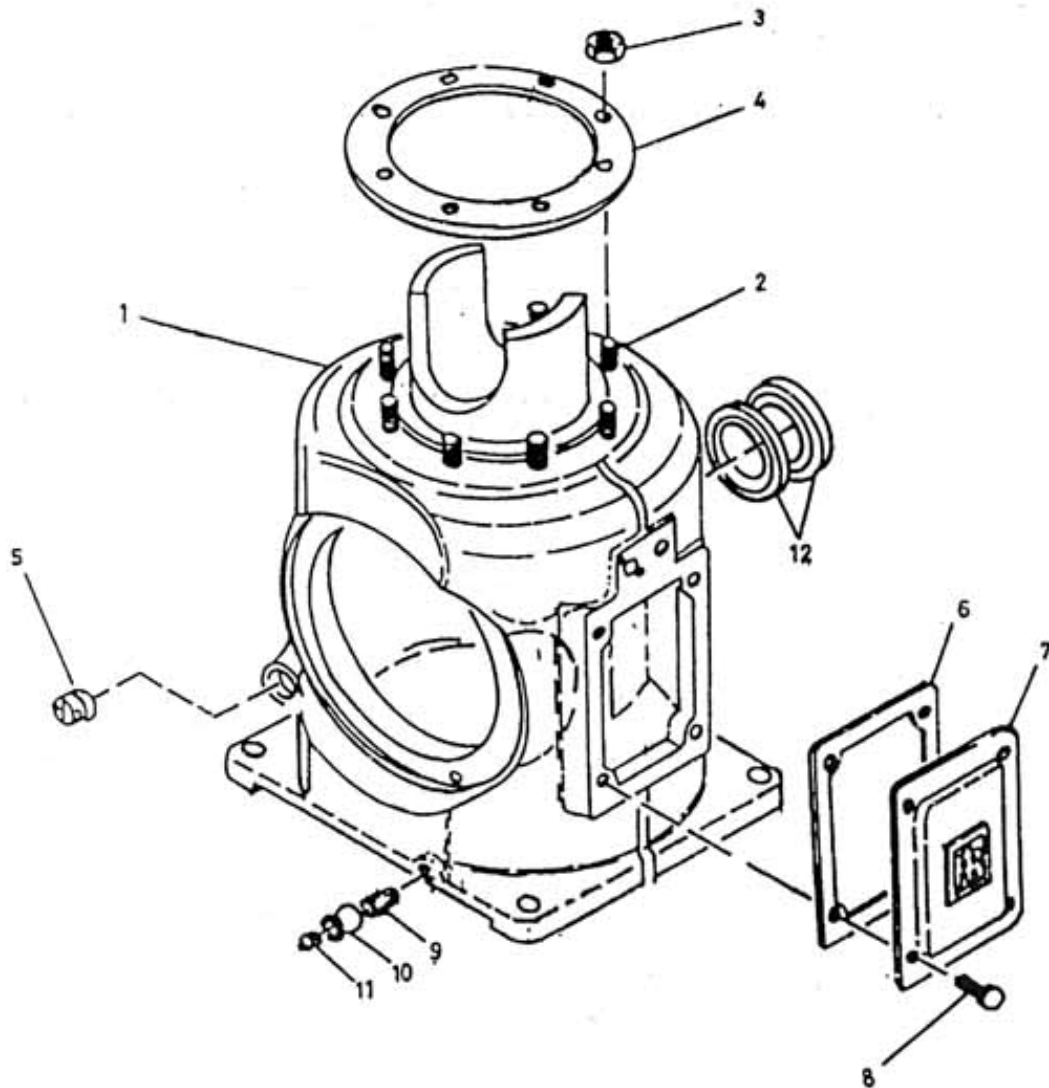

3. FRAME COMPLETE - MODEL 9.5 x 7 NL

All manufacturer's names, numbers, photos, product description and/or part numbers are used for reference purposes only & it is not implied that any part listed is the product of these manufacturers. Since Approvement are made from time to time, the illustration and specifications are subject to change without notice.

3. FRAME COMPLETE - MODEL 9.5 x 7 NL

| No. | Description | Ref Part No. | QTY |
|-----|--------------------------|--------------|-----|
| 1 | Frame | 30556385 | 1 |
| 2 | Stud 3/4" X 2-3/4" | 95093662 | 8 |
| 3 | Nut Hex 3/4" | 95077822 | 8 |
| 4 | Gasket Frame | 39550215 | 1 |
| 5 | Glass Sight Flow | 39137245 | 1 |
| 6 | Cover Frame | 39566864 | 1 |
| 7 | Gasket Cover Frame | 30562243 | 1 |
| 8 | Screw Cap Hex 1/2" X 1 " | 95104147 | 4 |
| 9 | Nipple 1/2" X 2-1/2" | 95049177 | 1 |
| 10 | Coupling 1/2" | 95011094 | 1 |
| 11 | Plug Pipe Sq. Hd 1/2" | 95033619 | 1 |
| 12 | Seal Crankshat Oil | 37794377 | 2 |
| - | Plug Pipe Sq. Hd 3/4" | 95002143 | 3 |
| - | Plug 1 - 1/4" | 95033569 | 1 |