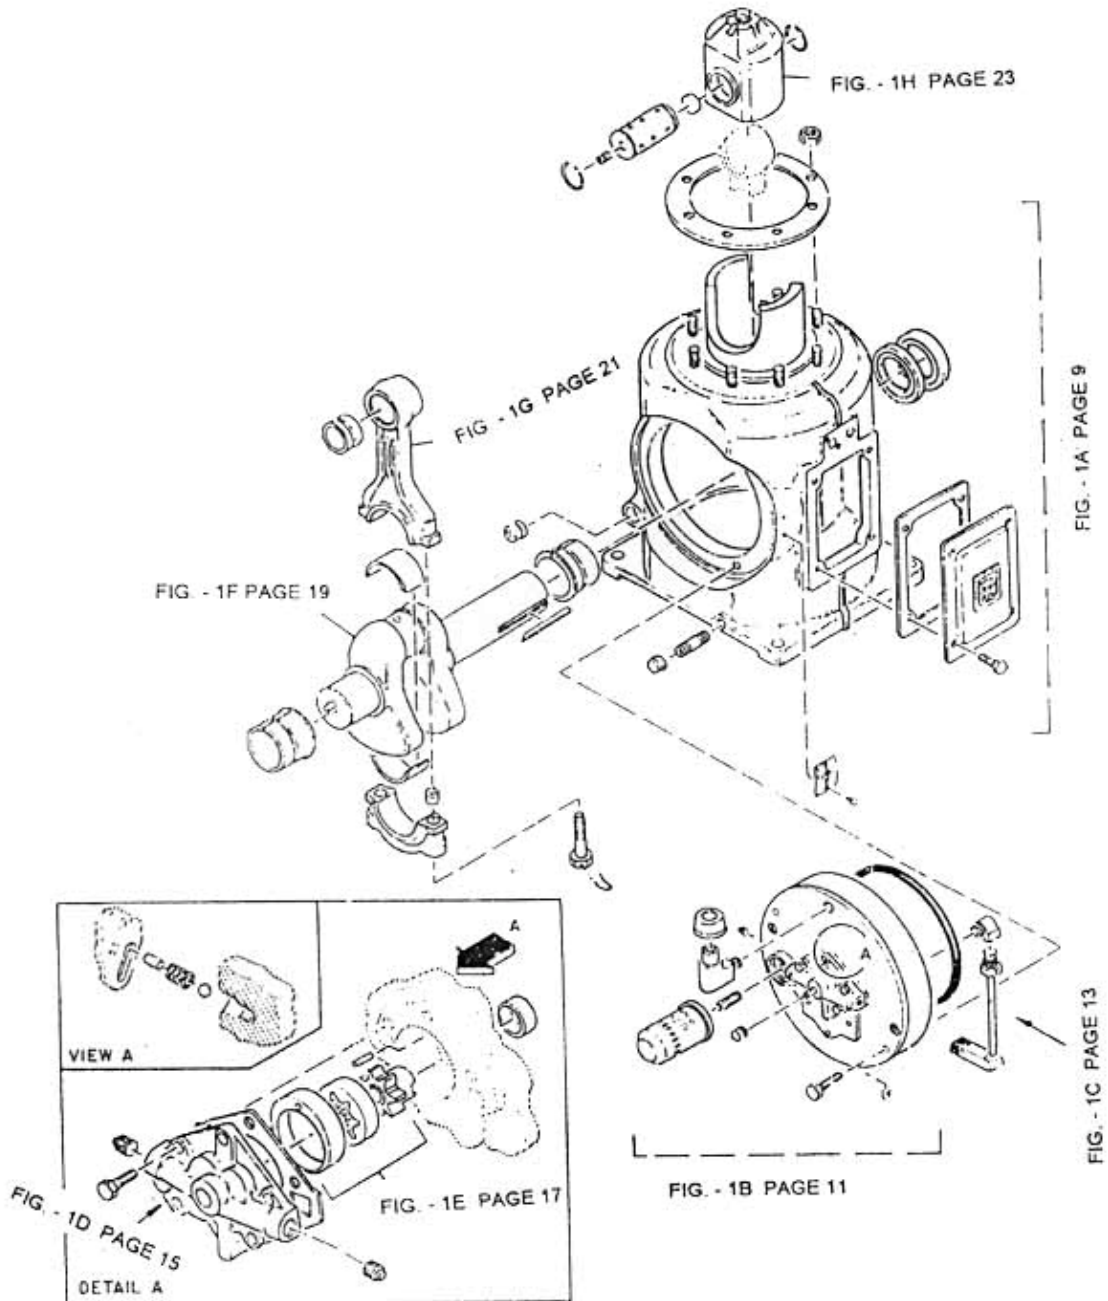

2. ASSEMBLY FRAME & GEAR - MODEL 9.5 x 5 NL

All manufacturer's names, numbers, photos, product description and/or part numbers are used for reference purposes only & it is not implied that any part listed is the product of these manufacturers. Since Approvement are made from time to time, the illustration and specifications are subject to change without notice.

2. ASSEMBLY FRAME & GEAR - MODEL 9.5 x 5 NL

No.	Description	Ref Part No.	QTY
1A	Assembly Frame Complete	70315403	1
1B	Assembly Housing Main Bearing	70315395	1
1C	Assembly Suction Pipe For Oil	30567077	1
1D	Assembly Oil Pump Cover	31165376	1
1E	Assembly Oil Pump	70402755	1
1F	Assembly Crank Shaft	37087251	1
1G	Assembly Rod Connecting	37189586	1
1H	Assembly Cross Head	70324306	1