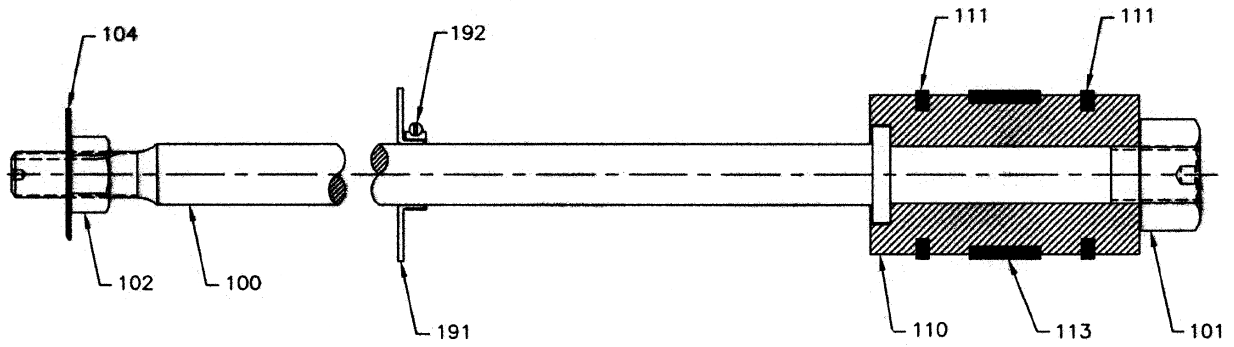

11 - PISTON & PISTON ROD ASSEMBLY - IR - MODEL - 4 x 5 ESV NL

11 - PISTON & PISTON ROD ASSEMBLY - IR - MODEL - 4 x 5 ESV NL

Sr.No	Description	Ref Part Nos	Qty
-	. ASSEMBLY PISTON 4 X 5 ESV NL	70477716	-
11-110	. . PISTON 4 X 5 ESV NL EXPORT	70476981	1
11-111	. . RING PISTON 4 X 5 ESV NL	70476999IM	5
11-113	. . RING WEARING 4 X 5 ESV NL	70477005IM	1
	. ASSEMBLY ROD PISTON 4 X 5 ESH / ESV NL	70269444	1
11-100	. . ROD PISTON EN-9	94415502	1
11-101	. . NUT PISTON	34578799	1
11-102	. . NUT JAM XHD 5 INCH STROKE	30565667	1
11-104	. . WASHER LOCK 5 STKAP	31531775	1
-	. ASSEMBLY STOP OIL PLATE,IHE	70325246	1
-	. . PLATE OIL STOP	30253025	1
-	. . CLAMP	95235131	1
-	FILTER OIL	30472161	1
-	SCREW CAP HEX HEAD 3/4 X 3-1/2	95104683	4
-	WASHER 3/4IN	30608673	4
-	ASSEMBLY PRESS SWITCH & GAUGE FOR OIL	39695895	1
-	. SWITCH PRESSURE XLE	37755386	1
-	. GAUGE PRESS 0-60 PSI	32270415	1
-	. NIPPLE HEX 1/4 BSP X 1/4 BSP	94465895	1
-	. TEE 1/4 X 1/4 X 1/4 NPT	95063459	1
-	. ELBOW 3/8 TUBE OD X 1/4 NPT MALE	95254405	1
-	. CONNECTOR MALE 3/8 TUBE X 1/4 NPT	95254330	1
-	. TUBE SS SEAMLESS 3/8X.035	94468212	2
	PIPING FAU ESV BOOSTER NL 3/8 SS	70407317A	1
-	. ELBOW 3/8 TUBE OD X 1/4 NPT MALE	95254405	2
-	. TEE UNION 3/8IN TX 3/8IN TX 3/8IN T	95254652	1
-	. TUBE SS SEAMLESS 3/8X.035	94468212	10
-	. TEE REDUCING 1/2 X 1/2 X 3/8	97057848	1
-	. REDUCER BUSHING 1/2 NPT X 1/4 NPT	95002044	1
-	. ELBOW MALE 1/8NPTX3/8TUBE	95299137	1
-	. CONNECTOR MALE 1/8NPT X 3/8TUBE	95299046	2