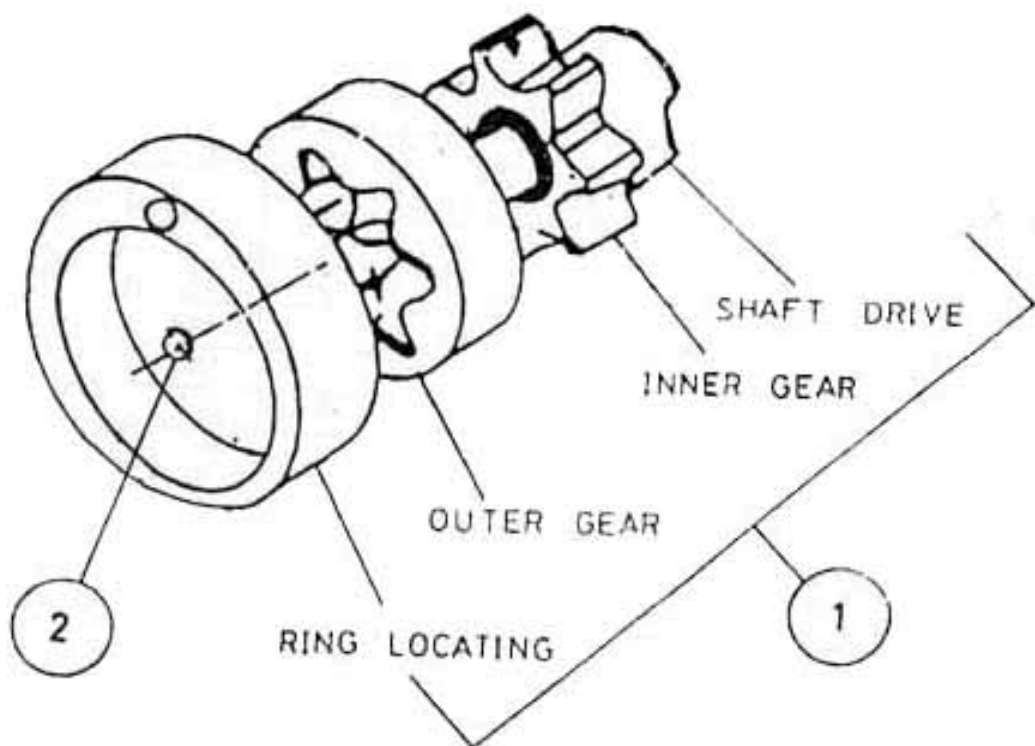

7. ASSEMBLY OIL PUMP - MODEL 8 x 5 LUB

7. ASSEMBLY OIL PUMP - MODEL 8 x 5 LUB

No.	Description	Ref Part No.	QTY
1	Assembly Oil Pump	30427140	1
2	Seal Oil Pump Shaft	37796240	1