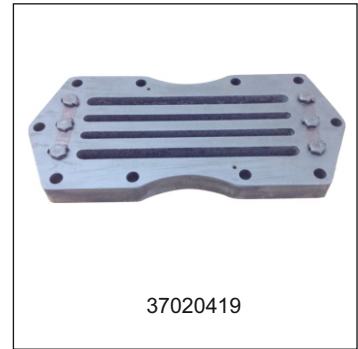

# 37020419 - ASSEMBLY VALVE INLET

No.	Description	Ref Part No.	QTY
-	<b>ASSEMBLY VALVE INLET</b>	<b>37020419</b>	-
1	- SEAT VALVE	37074762	1
2	- SEAT PLATE	37021581IM	1
3	- HOLDER GUIDE	31535867IM	2
4	- GUIDE VALVE	37041324	8
5	- STOP PLATE	30252944	1
6	- BOLT HEX HEAD 1/4" X 1-1/2"	95105466	6
7	- WASHER LOCK	31225485	2
8	- CHANNEL & SPRING SET	30504450IM	1
9	- SCREW GUIDE	31208549IM	4