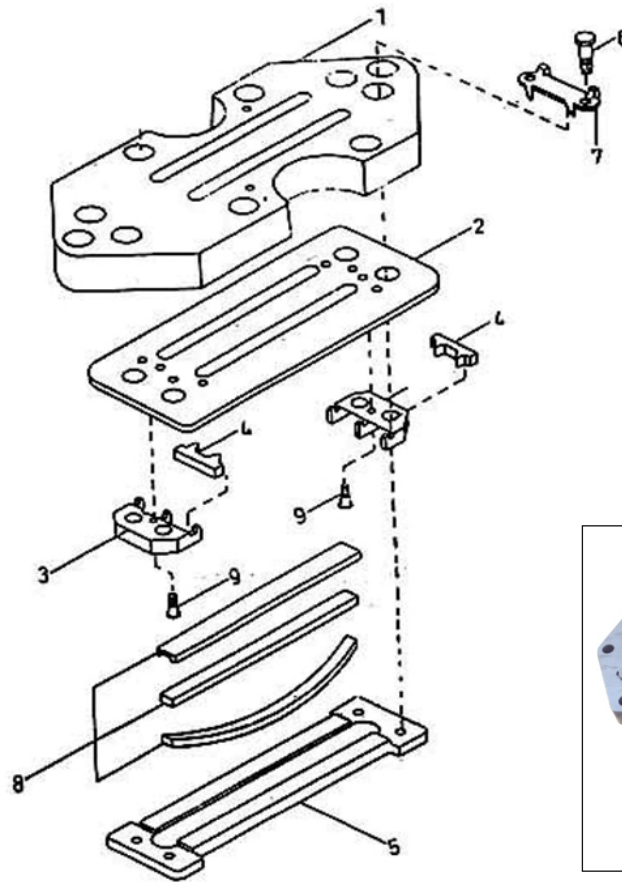

# 37020419 - ASSEMBLY VALVE INLET

No.	Description	Ref Part No.	QTY
-	<b>ASSEMBLY VALVE INLET</b>	<b>37020419</b>	-
1	- SEAT VALVE	37074762	1
2	- SEAT PLATE	37021581IM	1
3	- HOLDER GUIDE	31535867IM	2
4	- GUIDE VALVE	37041324	8
5	- STOP PLATE	30252944	1
6	- BOLT HEX HEAD 1/4" X 1-1/2"	95105466	6
7	- WASHER LOCK	31225485	2
8	- CHANNEL & SPRING SET	30504450IM	1
9	- SCREW GUIDE	31208549IM	4