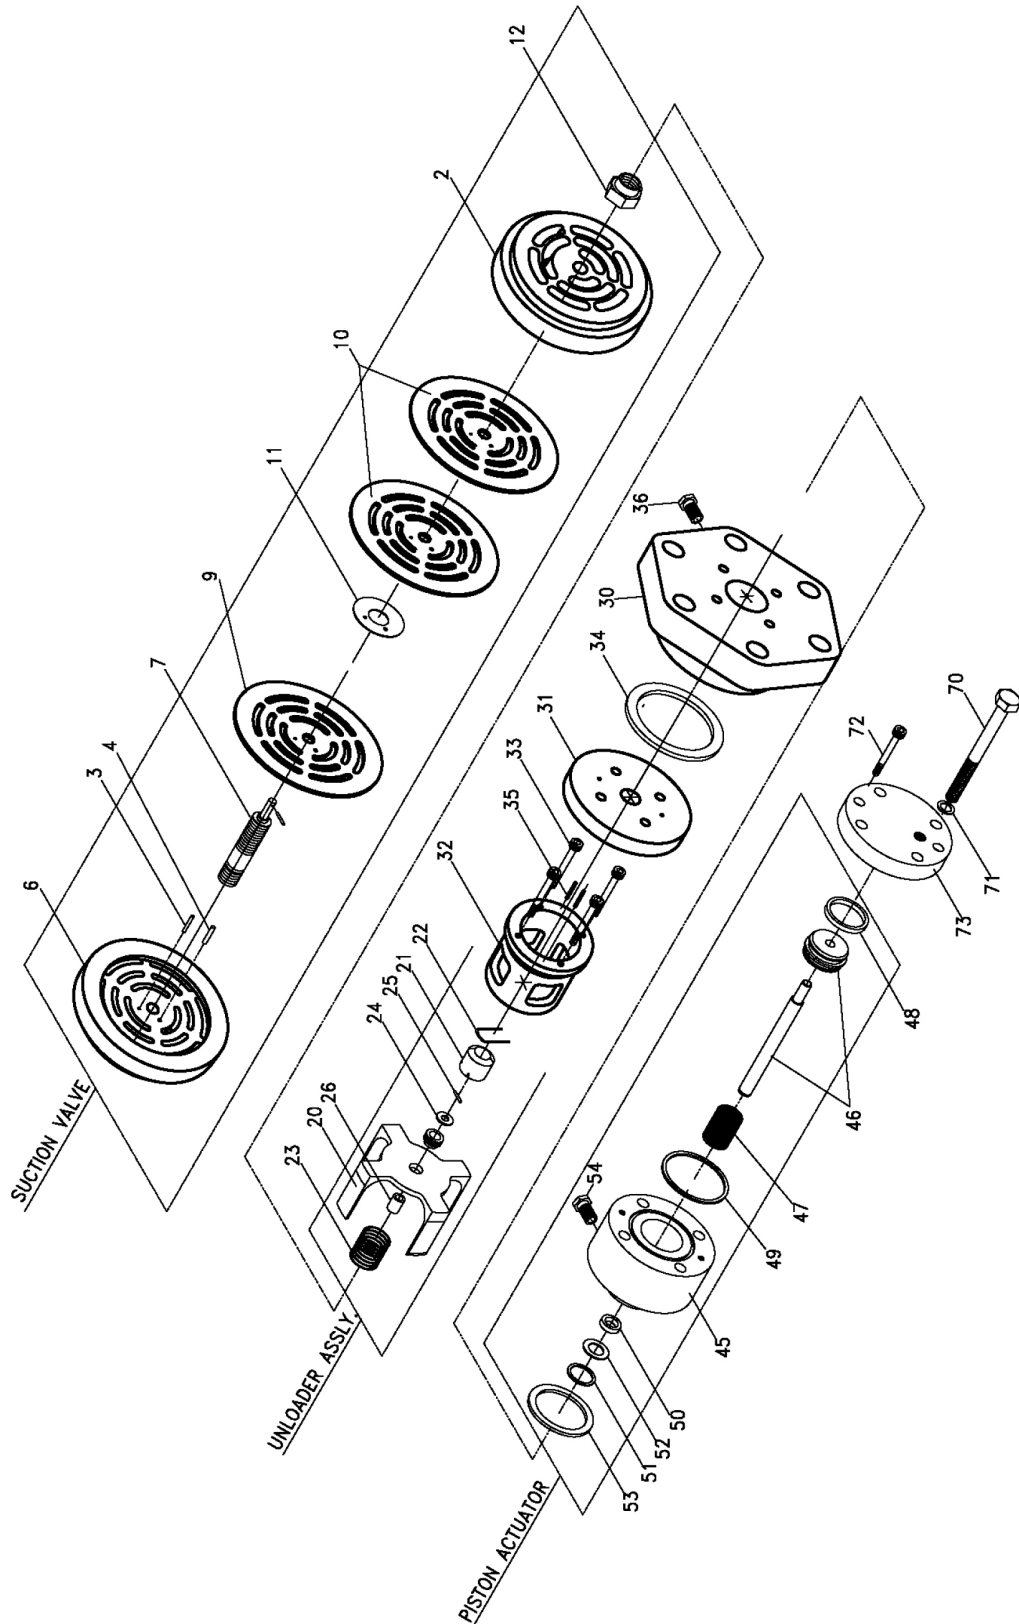

4 - VALVE INLET COMPLETE WITH UNLOADER

4 - VALVE INLET COMPLETE WITH UNLOADER

Sr.No	Description	Ref Part Nos	Qty
4-*	INLET VALVE W/UNLOADER & ACTUATOR	39914759	1
4-*	VALVE INLET WITH UNLOADER	37985025	1
4-*	. VALVE INLET	37985033	1
4-*	. . ASSEMBLY SUCTION SEAT	37982659	1
4-2	. . . SEAT SUCTION	37982402	1
4-3	. . . PIN LOCATING	37982410	1
4-4	. . . PIN LOCATING	37982428	1
4-*	. . ASSEMBLY SUCTION GUARD	37985108	1
4-6	. . . GUARD SUCTION	37985116	1
4-7	. . . BOLT CENTER	37982451	1
4-*	. . . BOLT LOCK	34039453	1
4-9	. . PLATE VALVE	37982279	1
4-10	. . PLATE SPRING	37982683	1
4-11	. . WASHER LIFT	37982295	1
4-12	. . NUT LOCK	33982141	1
4-*	. ASSEMBLY UNLOADER	37982386	1
4-20	. . UNLOADER	37982469	1
4-21	. . COVER UNLOADER	37982485	1
4-22	. . WIRE LOCKING	37949963	1
4-23	. . SPRING	37284601	1
4-24	. . RING STOP	37982493	1
4-25	. . PIN UNLOADER	37949971	1
4-26	. . BUSHING GUIDE	37982501	1
4-30	COVER	37985074	1
4-31	PLATE	37985082	1
4-32	CAGE	37985090	1
4-33	SCREW CAP SOCKET HEAD	37980372	4
4-34	RING CRUSH	37980380	1
4-35	PIN LOCATING	37211919	2
4-*	PLUG DRAIN	37984820	1

4 - VALVE INLET COMPLETE WITH UNLOADER

4-*	ACTUATOR MULTI STACK	37982634	1
4-*	. PISTON ACTUATOR	37982691	1
4-45	. . HOUSING	37980513	1
4-46	. . ASSEMBLY PISTON	37982709	1
4-47	. . SPRING	37980554	1
4-48	. . SEAL	37982584	2
4-49	. . O-RING	37980570	1
4-50	. . SEAL	37980588	1
4-51	. . WASHER	37980596	1
4-52	. . RING RETAINING	37980604	1
4-53	. . GASKET	37980612	1
4-54	. . FILTER BREATHER	37980620	1
4-70	. SCREW CAP HEX HEAD	37980489	4
4-71	. WASHER SERRATED	37980497	4
4-72	. SCREW CAP SOCKET HEAD	37980372	2
4-73	. COVER	37980505	1