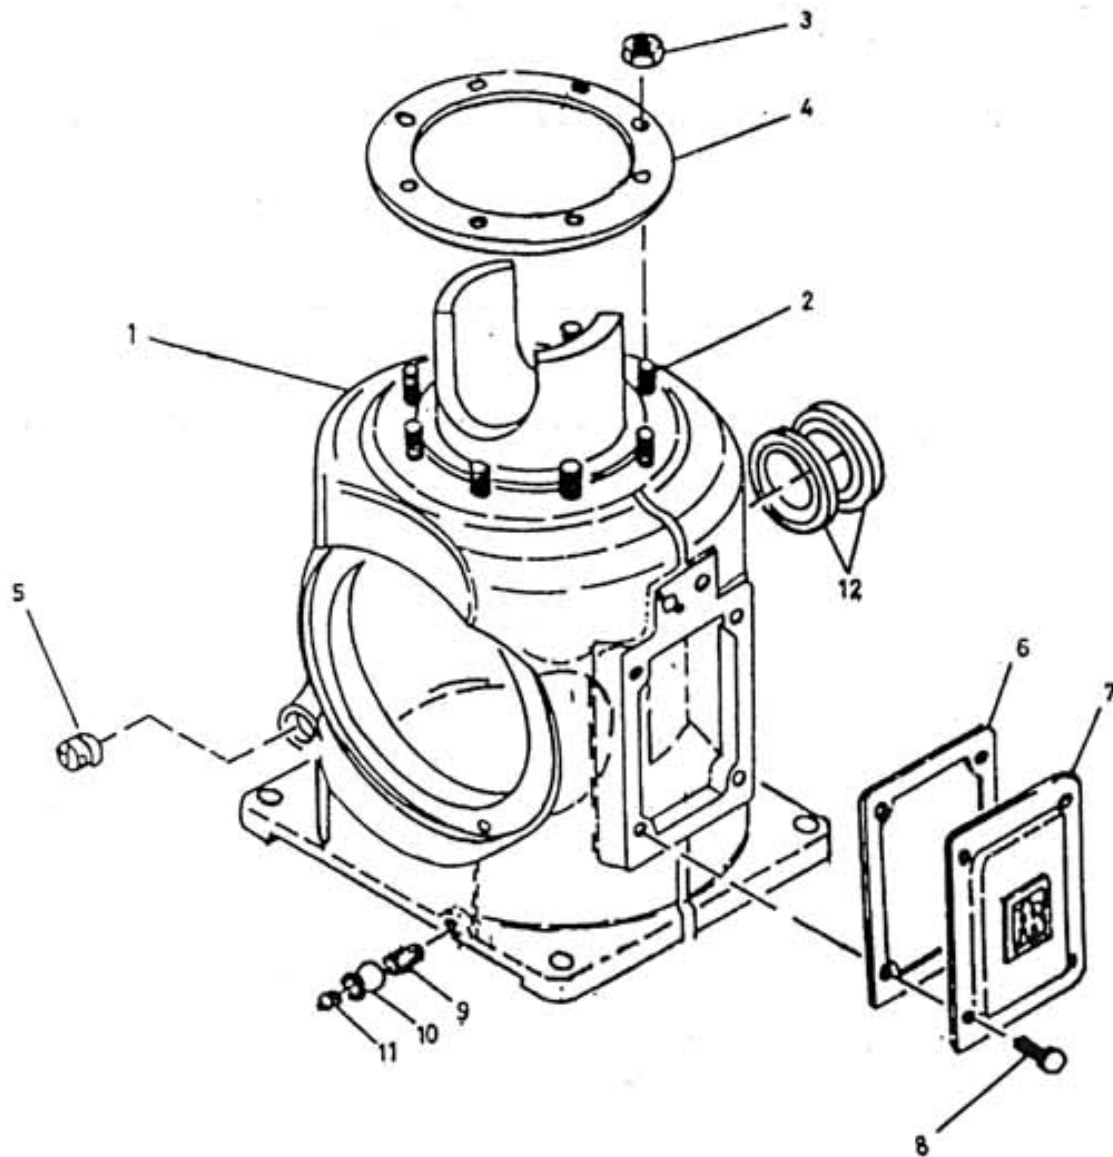

3. FRAME COMPLETE - MODEL 8 x 5 NL

All manufacturer's names, numbers, photos, product description and/or part numbers are used for reference purposes only & it is not implied that any part listed is the product of these manufacturers. Since Approvement are made from time to time, the illustration and specifications are subject to change without notice.

3. FRAME COMPLETE - MODEL 8 x 5 NL

No.	Description	Ref Part No.	QTY
1	Frame	30556401	1
2	Stud 5/8" X 2-1/2"	95056180	8
3	Nut Hex 5/8"	95077814	8
4	Gasket Frame	39550223	1
5	Glass Sight Flow	39137245	1
6	Cover Frame	39566872	1
7	Gasket Cover Frame	30562235	1
8	Screw Cap Hex 1/2" X 1"	95104147	4
9	Nipple 1/2" X 2-1/2"	95049177	1
10	Coupling 1/2"	95011094	1
11	Plug Pipe Sq. Hd 1/2"	95033619	3
12	Seal Crankshaft Oil	95225660	2
-	Plug Pipe Sq. Hd 3/4"	95002143	2
-	Plug 1-1/4"	95033569	1