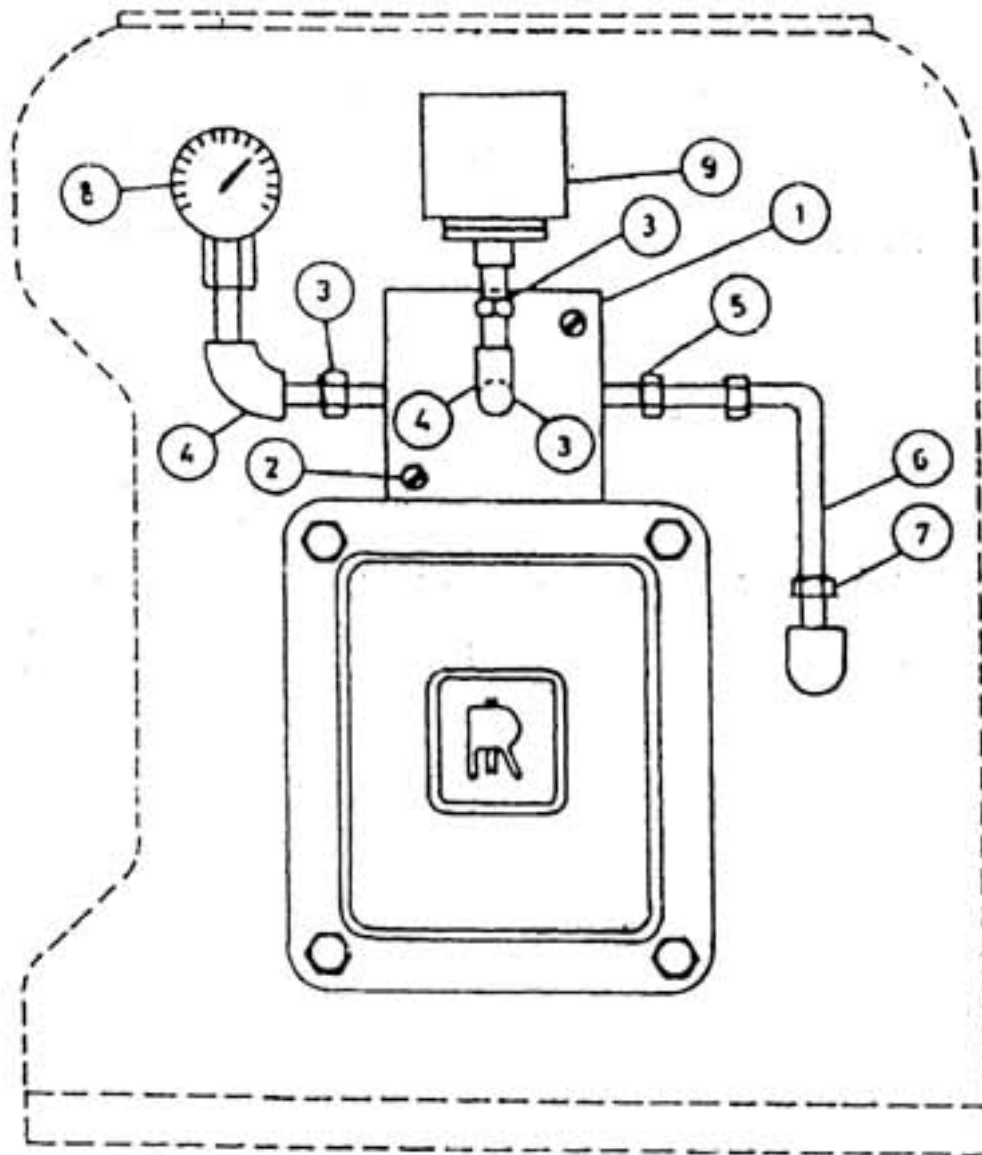

## 26. ACCESSORIES OIL - MODEL 7 x 5 NL

All manufacturer's names, numbers, photos, product description and/or part numbers are used for reference purposes only & it is not implied that any part listed is the product of these manufacturers. Since Approvement are made from time to time, the illustration and specifications are subject to change without notice.

## 26. ACCESSORIES OIL - MODEL 7 x 5 NL

No.	Description	Ref Part No.	QTY
1	Block Mounting 2" X 2"	97058226	1
2	Screw Machine	95111043	2
3	Nipple Hex 1/4" X 1/4"	94465895	3
4	Elbow 1/4" Forged	95069357	2
5	Connector Male 1/4" X 1/4"	70230487	1
6	Tube 1/4" X .035"	70387246	2
7	Connector Male 1/4" X 1/8"	70219647	1
8	Gauge Pressure	94499290	1
9	Switch Pressure 1/4"	97071229	1
-	Plug Pipe Sq. Head	95033593	2