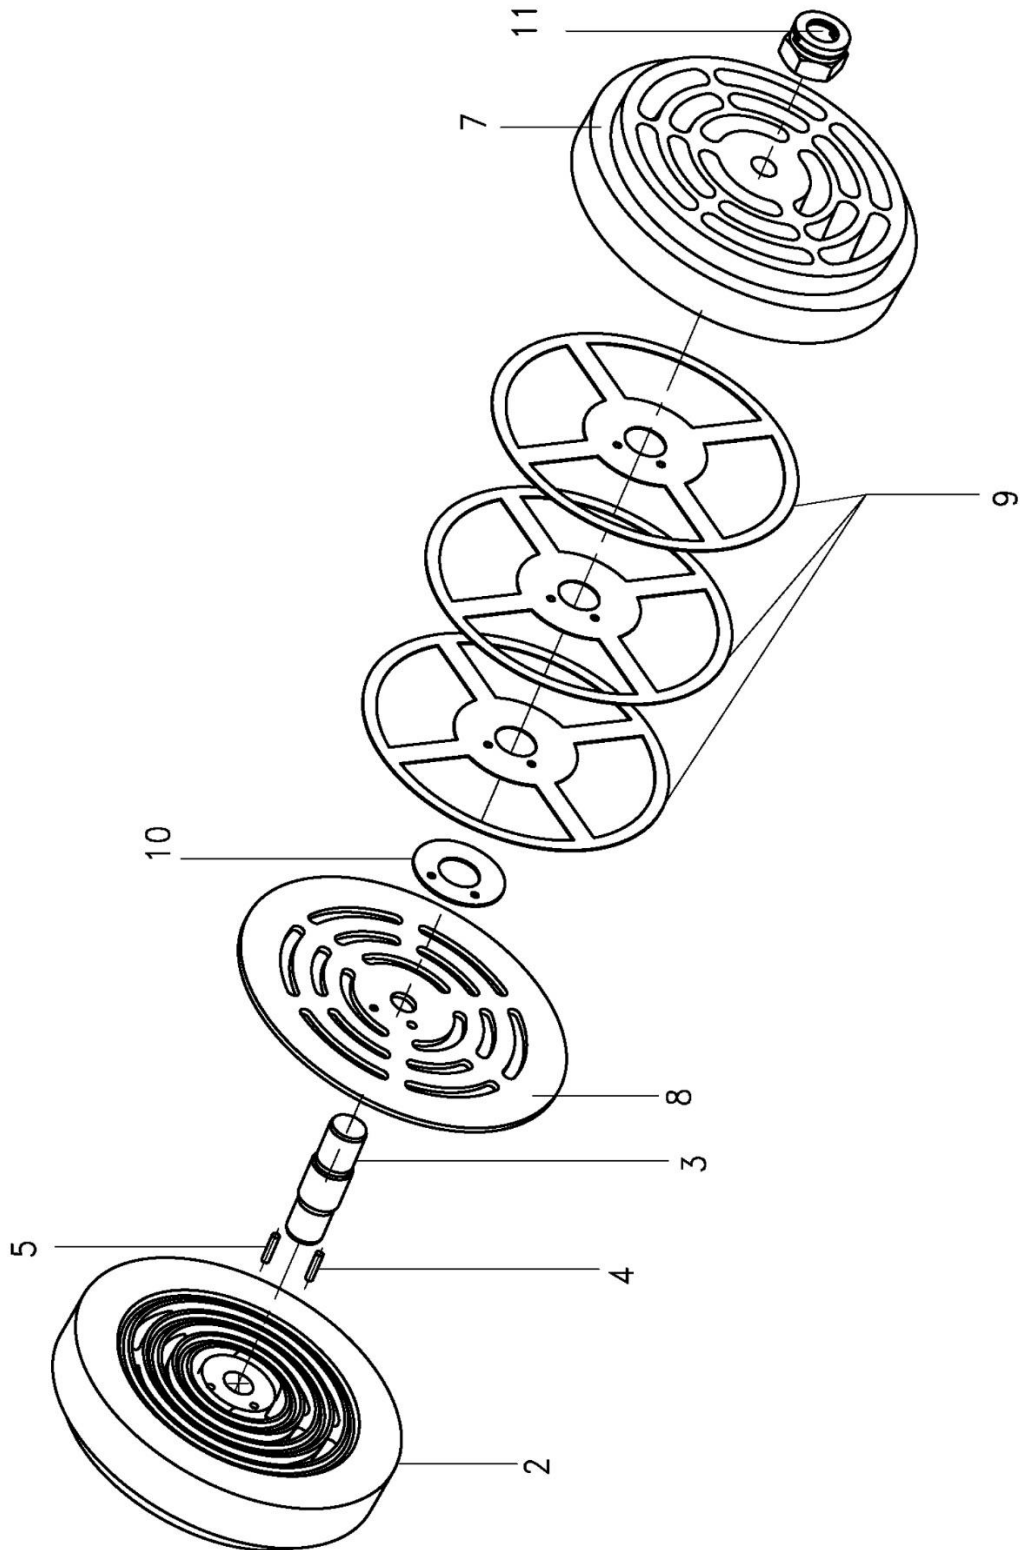

# 5 - VALVE-DISCHARGE COMPLETE - MODEL - 4 x 7 ESV NL

## 5 - VALVE-DISCHARGE COMPLETE - MODEL - 4 x 7 ESV NL

Sr.No	Description	Ref Part Nos	Qty
5-*	VALVE-DISCHARGE COMPLETE	39590237	1
5-*	ASSEMBLY DISCHARGE SEAT	37982782	1
5-2	. SEAT DISCHARGE	37982246	1
5-3	. BOLT CENTER	39199765	1
5-4	. PIN LOCATING	37982410	1
5-5	. PIN LOCATING	37982428	1
5-*	. BOLT LOCK	34039453	1
5-7	GUARD DISCHARGE	37982865	1
5-8	PLATE VALVE	37982279	1
5-9	PLATE SPRING	37982683	3
5-10	WASHER LIFT	37982295	1
5-11	NUT LOCK	33982141	1