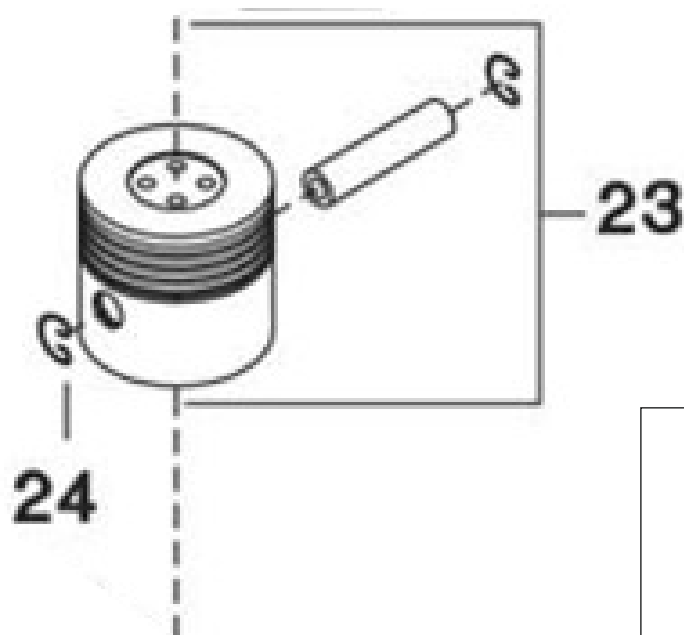

# 32496572 - ASSEMBLY LP PISTON COMPLETE

No.	Description	Ref Part No.	QTY
4-23	Assy. LP Piston Complete	32496572	-
4-24	- Ring, Lock	35151067	2