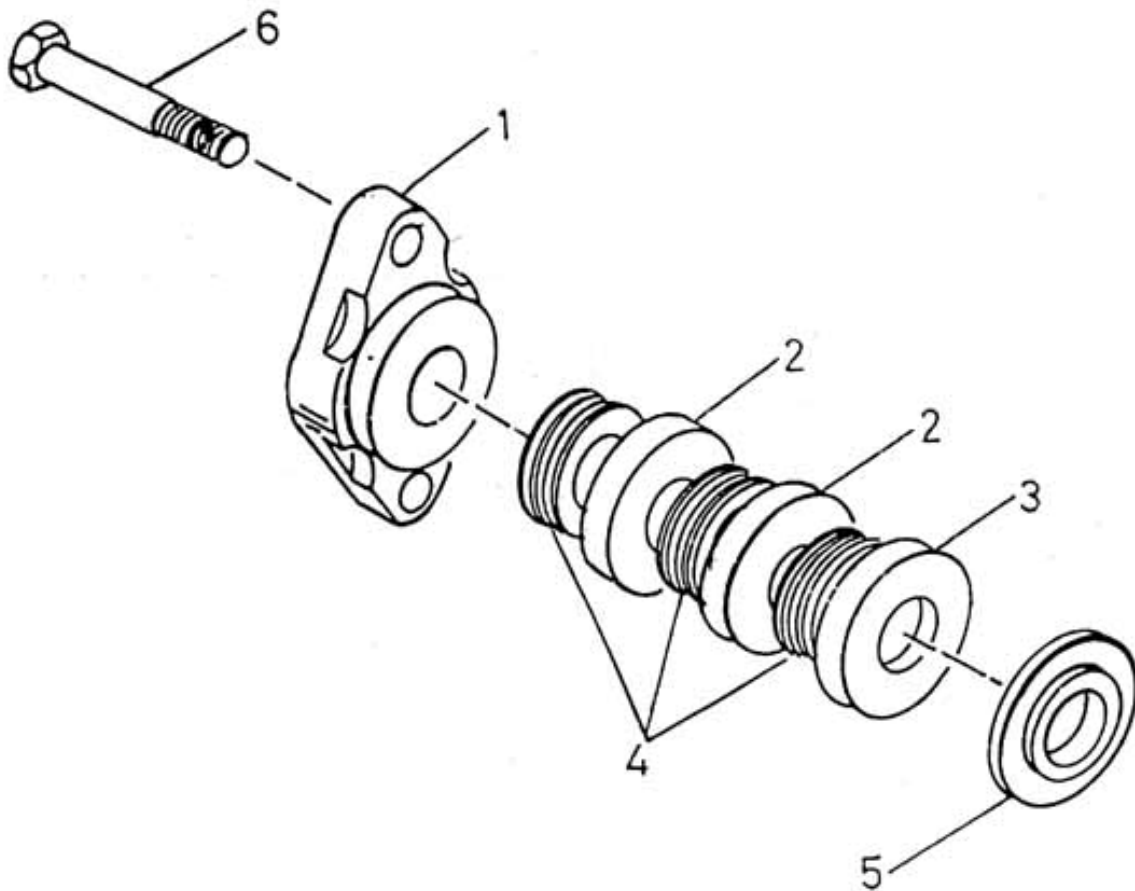

## 12. ASSEMBLY PACKING METALLIC - MODEL 8 x 5 NL

All manufacturer's names, numbers, photos, product description and/or part numbers are used for reference purposes only & it is not implied that any part listed is the product of these manufacturers. Since Approvement are made from time to time, the illustration and specifications are subject to change without notice.

## 12. ASSEMBLY PACKING METALLIC - MODEL 8 x 5 NL

No.	Description	Ref Part No.	QTY
–	Assembly Packing Metalic	70327671	–
1	– Flange Packing Case	97064885	1
2	– Cup Packing B	97064893	2
3	– Cup Packing End	97064901	1
4	– Ring & Spring	37019734	1
5	– Gasket Packing Case	39312962IM	1
6	– Screw Cap Hex Head 5/8" X 3"	95104469	2