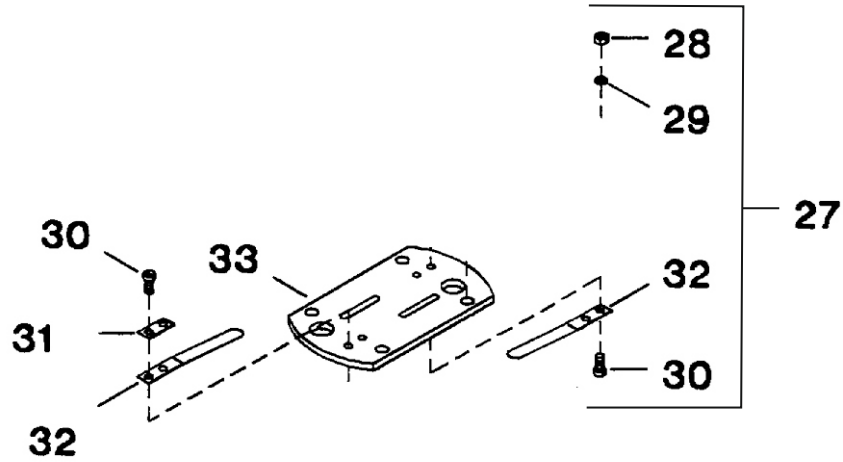

32141194 - ASSEMBLY SPACER / VALVE LP

No.	Description	Ref Part No.	QTY
3-27	Assembly Spacer / Valve Low Pressure	32141194	-
3-28	- Nut - Hex	95416335	4
3-29	- Lockwasher, Spring	32035479	4
3-30	- Screw, Filliste Head	32035461	4
3-31	- Shim, Finger valve	32139891	1
3-32	- Valve, Finger	30221170	2
3-33	- Spacer	37127248	1